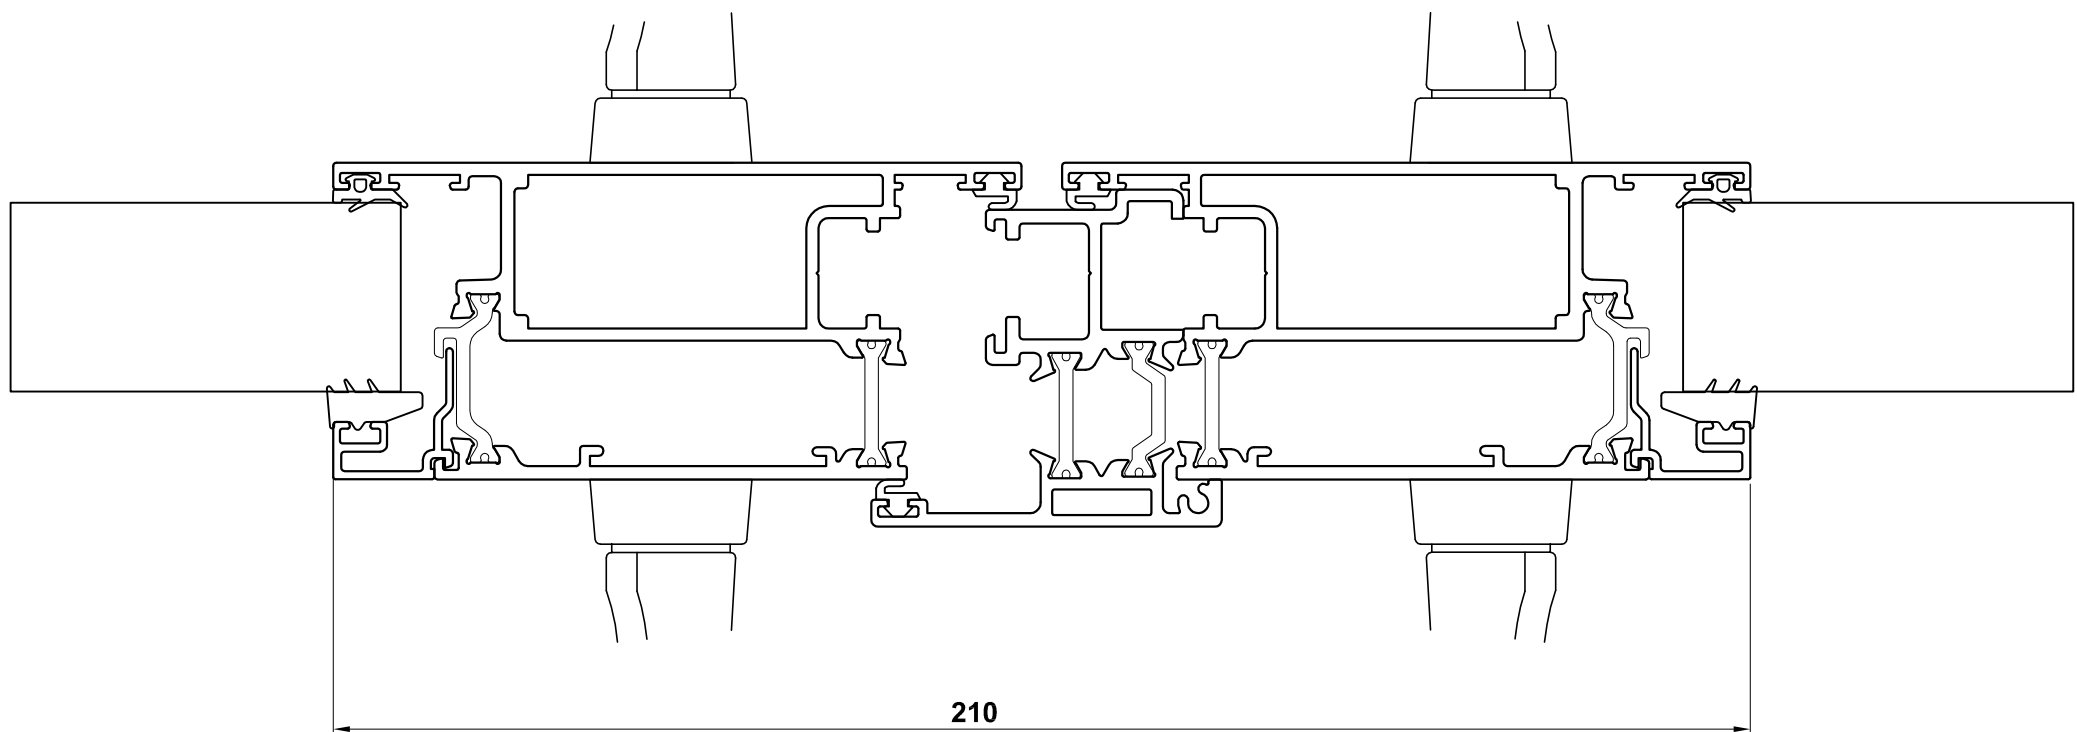

DOOR SYSTEM ASSEMBLY DRAWINGS ALITHERM PLUS - OPEN IN - SINGLE DOOR - INTERNALLY GLAZED

Contemporary Frame

ETD017 - Outer Frame
ETD024N - Z-Sash
ETC161 - 28mm Glazing

Classic-al Frame

ETD015 - Outer Frame
ETD024N - Z-Sash
ETC164 - 28mm Glazing

DOOR SYSTEM ASSEMBLY DRAWINGS

ALITHERM PLUS - OPEN IN - SINGLE DOOR - INTERNALLY GLAZED - MIDRAIL

ETD030 - Midrail
ETC164 - 28mm Glazing

ETD030 - Midrail
ETC161 - 28mm Glazing

DOOR SYSTEM ASSEMBLY DRAWINGS
ALITHERM PLUS - OPEN OUT - DOUBLE DOOR - INTERNALLY GLAZED

Contemporary Frame

ETD017 - Outer Frame
ETD025N - Z-Sash
ETC161 - 28mm Glazing

Classic-al Frame

ETD015 - Outer Frame
ETD025N - Z-Sash
ETC164 - 28mm Glazing

DOOR SYSTEM ASSEMBLY DRAWINGS
ALITHERM PLUS - OPEN OUT - DOUBLE DOOR - INTERNALLY GLAZED

ETD025N - T-Sash
ETD048 - Dummy Mullion
ETC161 - 28mm Glazing

ETD025N - T-Sash
ETC161 - 28mm Glazing
ETD096 - Low Threshold

ALITHERM PLUS - COUPLERS ASSEMBLY DRAWINGS

Please note
 Example shows Alitherm Plus Door &
 Contemporary Window but couplers work
 with the full REAL Aluminium range.