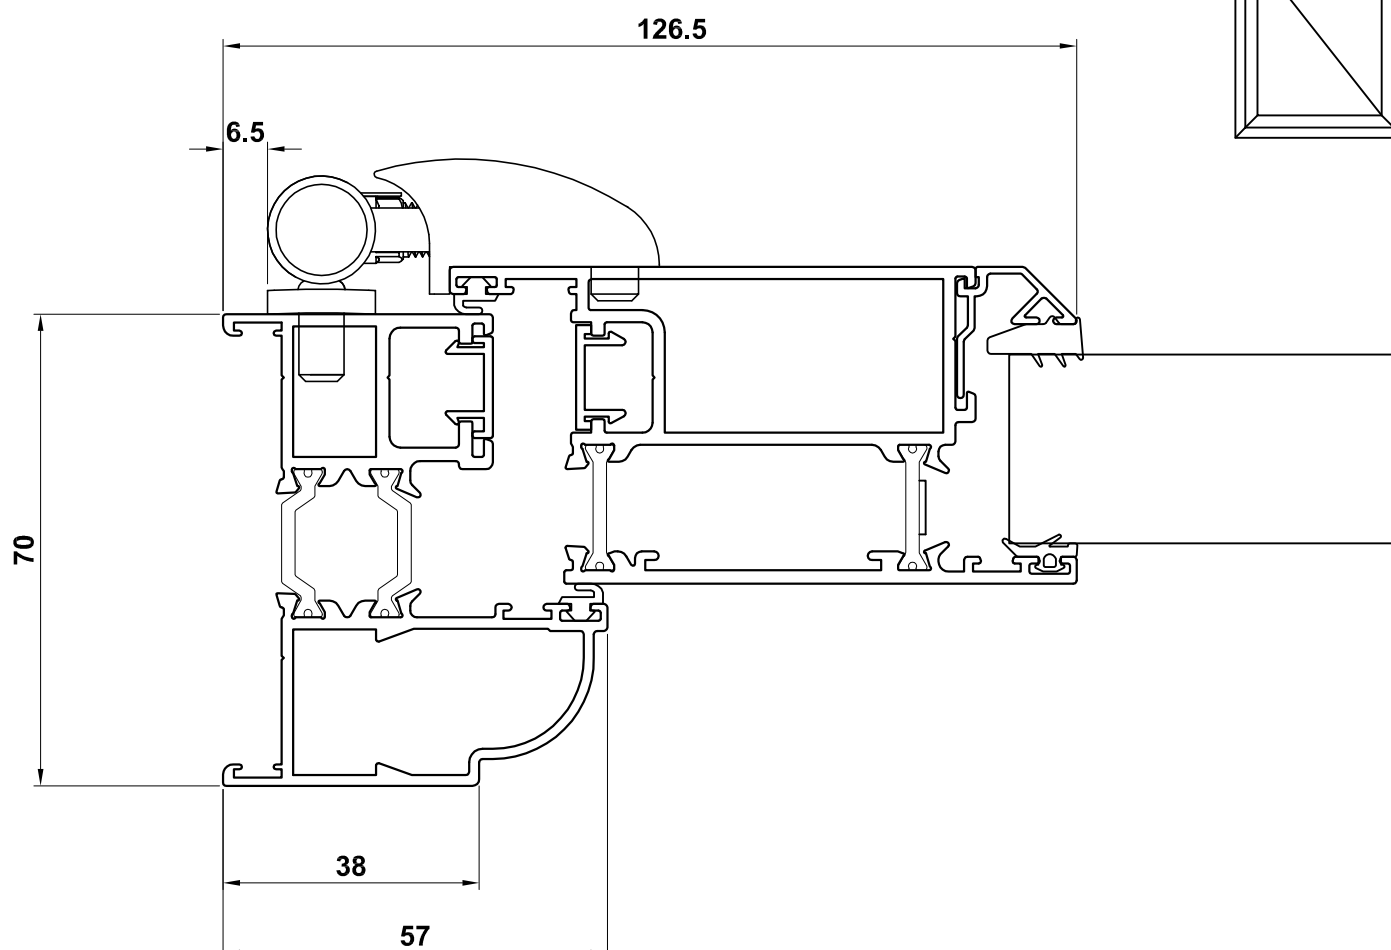

DOOR SYSTEM ASSEMBLY DRAWINGS ALITHERM PLUS - OPEN IN - SINGLE DOOR - INTERNALLY GLAZED

Contemporary Frame

ETD017 - Outer Frame
ETD024N - Z-Sash
ETC161 - 28mm Glazing

Classic-al Frame

ETD015 - Outer Frame
ETD024N - Z-Sash
ETC164 - 28mm Glazing

DOOR SYSTEM ASSEMBLY DRAWINGS

ALITHERM PLUS - OPEN IN - SINGLE DOOR - INTERNALLY GLAZED - MIDRAIL

ETD030 - Midrail
ETC164 - 28mm Glazing

ETD030 - Midrail
ETC161 - 28mm Glazing

DOOR SYSTEM ASSEMBLY DRAWINGS
ALITHERM PLUS - OPEN OUT - DOUBLE DOOR - INTERNALLY GLAZED

Contemporary Frame

ETD017 - Outer Frame
ETD025N - Z-Sash
ETC161 - 28mm Glazing

Classic-al Frame

ETD015 - Outer Frame
ETD025N - Z-Sash
ETC164 - 28mm Glazing

DOOR SYSTEM ASSEMBLY DRAWINGS
ALITHERM PLUS - OPEN OUT - DOUBLE DOOR - INTERNALLY GLAZED