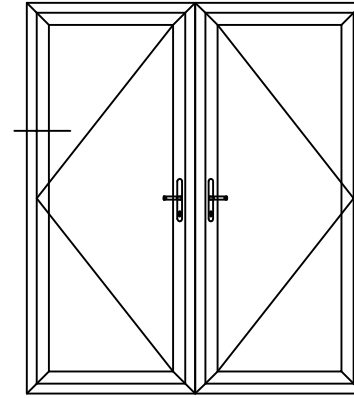

DOOR SYSTEM ASSEMBLY DRAWINGS ALITHERM PLUS - OPEN IN - SINGLE DOOR - INTERNALLY GLAZED

Contemporary Frame

ETD017 - Outer Frame
ETD024N - Z-Sash
ETC161 - 28mm Glazing

Classic-al Frame

ETD015 - Outer Frame
ETD024N - Z-Sash
ETC164 - 28mm Glazing

DOOR SYSTEM ASSEMBLY DRAWINGS

ALITHERM PLUS - OPEN IN - SINGLE DOOR - INTERNALLY GLAZED - MIDRAIL

ETD030 - Midrail
ETC164 - 28mm Glazing

ETD030 - Midrail
ETC161 - 28mm Glazing

DOOR SYSTEM ASSEMBLY DRAWINGS
ALITHERM PLUS - OPEN OUT - DOUBLE DOOR - INTERNALLY GLAZED

Contemporary Frame

ETD017 - Outer Frame
ETD025N - Z-Sash
ETC161 - 28mm Glazing

Classic-al Frame

ETD015 - Outer Frame
ETD025N - Z-Sash
ETC164 - 28mm Glazing

DOOR SYSTEM ASSEMBLY DRAWINGS
ALITHERM PLUS - OPEN OUT - DOUBLE DOOR - INTERNALLY GLAZED