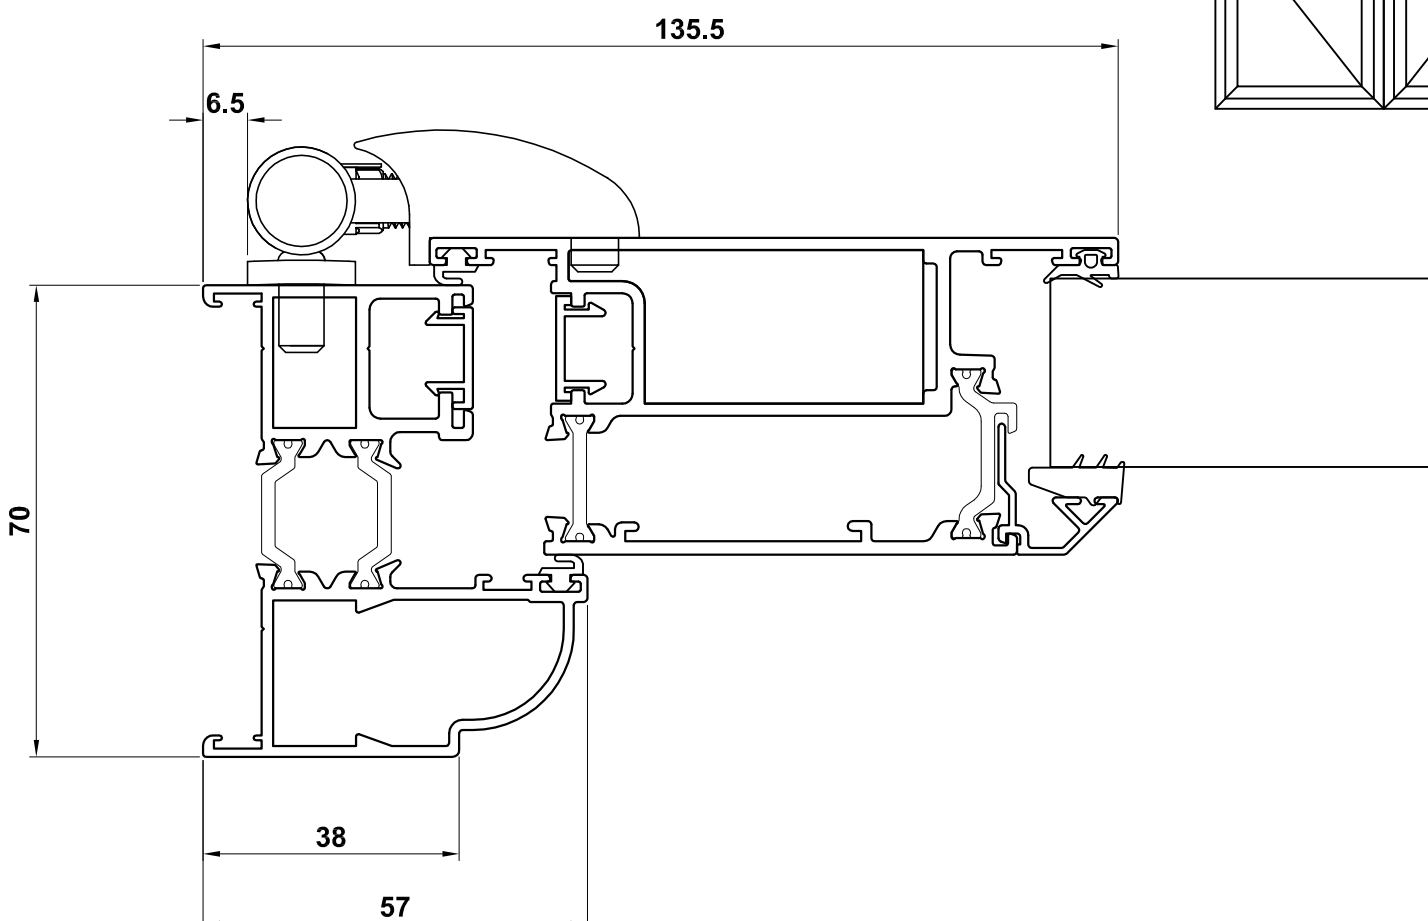

DOOR SYSTEM ASSEMBLY DRAWINGS ALITHERM PLUS - OPEN IN - SINGLE DOOR - INTERNALLY GLAZED

Contemporary Frame

ETD017 - Outer Frame
ETD024N - Z-Sash
ETC161 - 28mm Glazing

Classic-al Frame

ETD015 - Outer Frame
ETD024N - Z-Sash
ETC164 - 28mm Glazing

DOOR SYSTEM ASSEMBLY DRAWINGS

ALITHERM PLUS - OPEN IN - SINGLE DOOR - INTERNALLY GLAZED - MIDRAIL

ETD030 - Midrail
ETC164 - 28mm Glazing

ETD030 - Midrail
ETC161 - 28mm Glazing

DOOR SYSTEM ASSEMBLY DRAWINGS
ALITHERM PLUS - OPEN OUT - DOUBLE DOOR - INTERNALLY GLAZED

Contemporary Frame

ETD017 - Outer Frame
ETD025N - Z-Sash
ETC161 - 28mm Glazing

Classic-al Frame

ETD015 - Outer Frame
ETD025N - Z-Sash
ETC164 - 28mm Glazing

DOOR SYSTEM ASSEMBLY DRAWINGS
ALITHERM PLUS - OPEN OUT - DOUBLE DOOR - INTERNALLY GLAZED