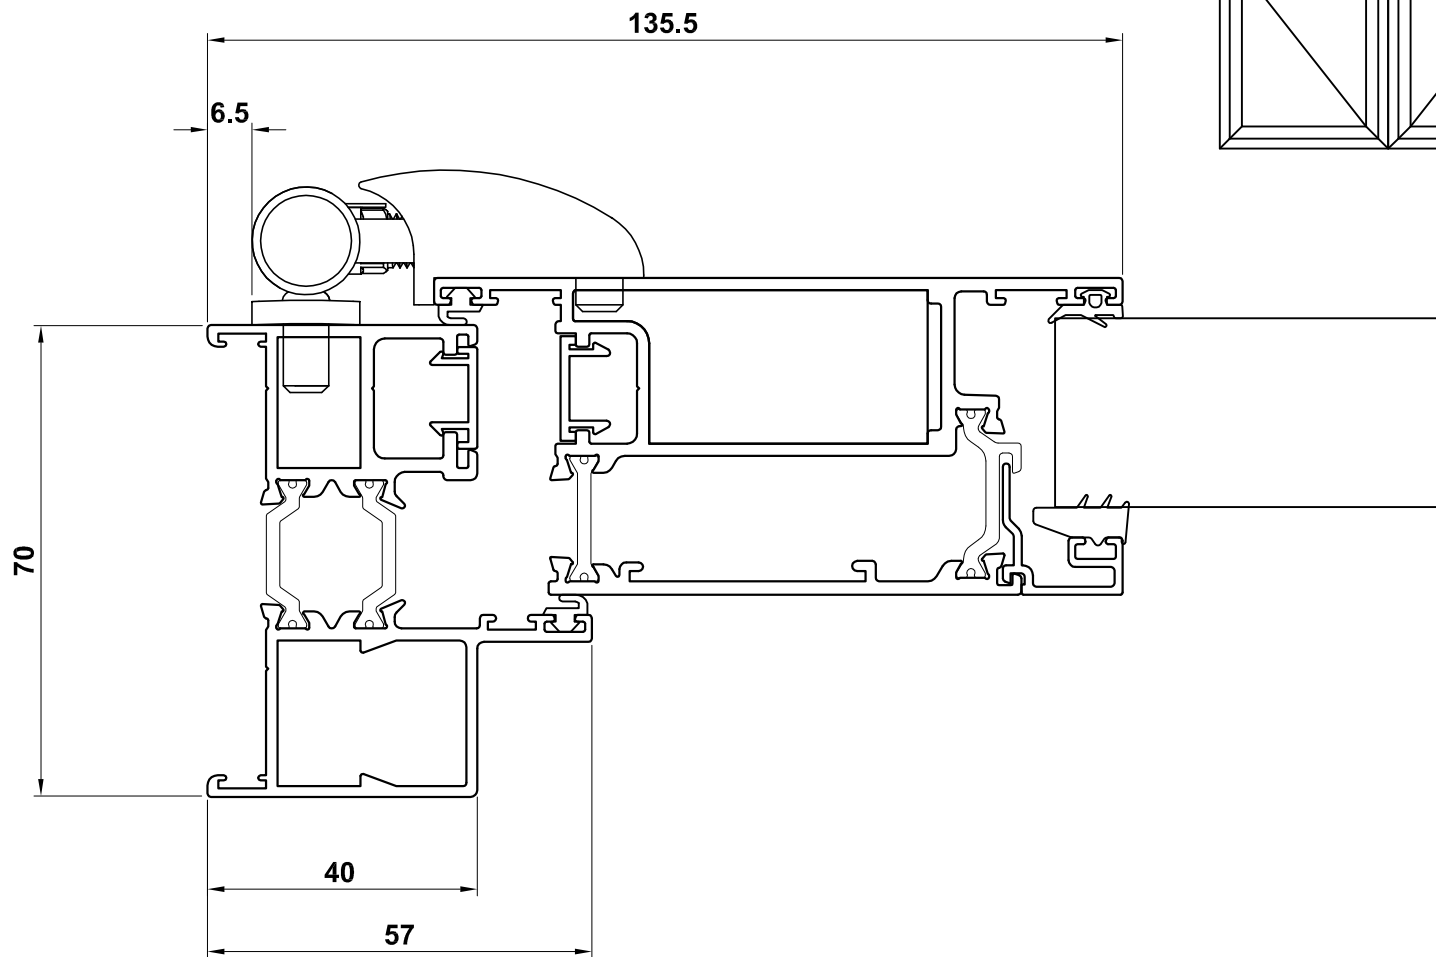

DOOR SYSTEM ASSEMBLY DRAWINGS ALITHERM PLUS - OPEN IN - SINGLE DOOR - INTERNALLY GLAZED

Contemporary Frame

ETD017 - Outer Frame
ETD024N - Z-Sash
ETC161 - 28mm Glazing

Classic-al Frame

ETD015 - Outer Frame
ETD024N - Z-Sash
ETC164 - 28mm Glazing

DOOR SYSTEM ASSEMBLY DRAWINGS

ALITHERM PLUS - OPEN IN - SINGLE DOOR - INTERNALLY GLAZED - MIDRAIL

ETD030 - Midrail
ETC164 - 28mm Glazing

ETD030 - Midrail
ETC161 - 28mm Glazing

DOOR SYSTEM ASSEMBLY DRAWINGS
ALITHERM PLUS - OPEN OUT - DOUBLE DOOR - INTERNALLY GLAZED

Contemporary Frame

ETD017 - Outer Frame
ETD025N - Z-Sash
ETC161 - 28mm Glazing

Classic-al Frame

ETD015 - Outer Frame
ETD025N - Z-Sash
ETC164 - 28mm Glazing

DOOR SYSTEM ASSEMBLY DRAWINGS
ALITHERM PLUS - OPEN OUT - DOUBLE DOOR - INTERNALLY GLAZED