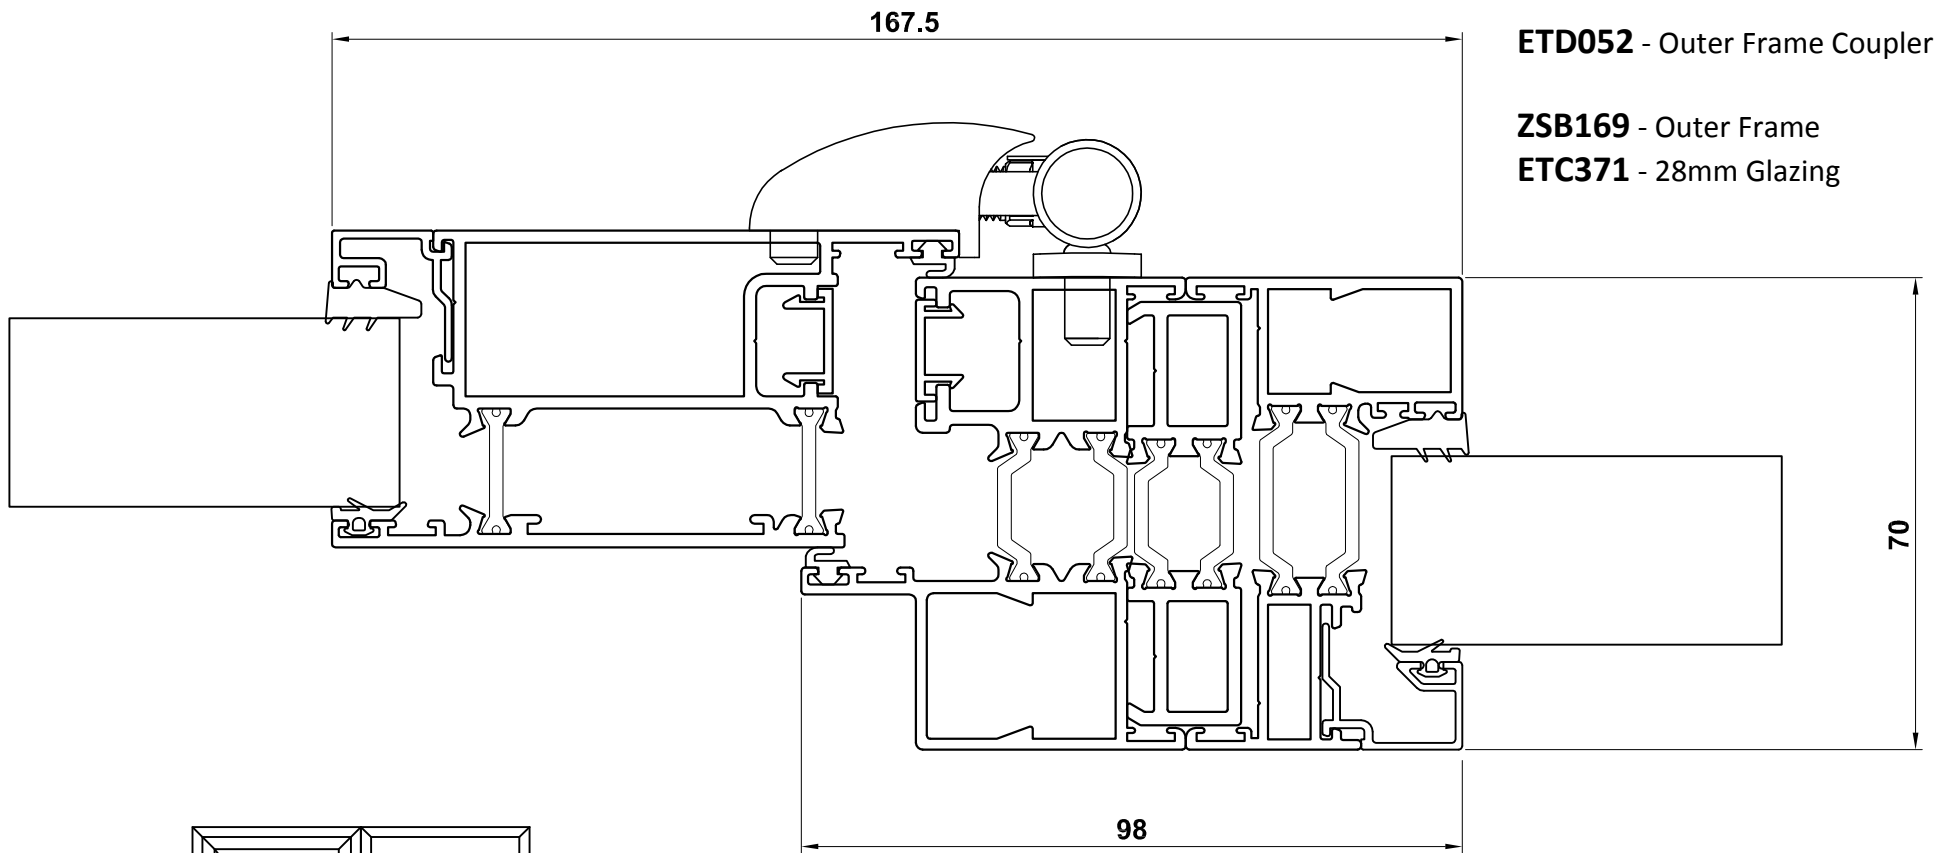

ETD025N - T-Sash
ETD048 - Dummy Mullion
ETC161 - 28mm Glazing

ETD025N - T-Sash
ETC161 - 28mm Glazing
ETD096 - Low Threshold

ALITHERM PLUS - COUPLERS ASSEMBLY DRAWINGS

Please note
 Example shows Alitherm Plus Door &
 Contemporary Window but couplers work
 with the full REAL Aluminium range.

Hidden Coupler

- ETD017** - Outer Frame
- ETD024N** - Z-Sash
- ETC161** - 28mm Glazing
- ETD052** - Outer Frame Coupler
- ZSB169** - Outer Frame
- ETC371** - 28mm Glazing

Heavy Duty 25mm Coupler

- ETD017** - Outer Frame
- ETD024N** - Z-Sash
- ETC161** - 28mm Glazing
- ETC517** - Coupler
- ZSB169** - Outer Frame
- ETC371** - 28mm Glazing