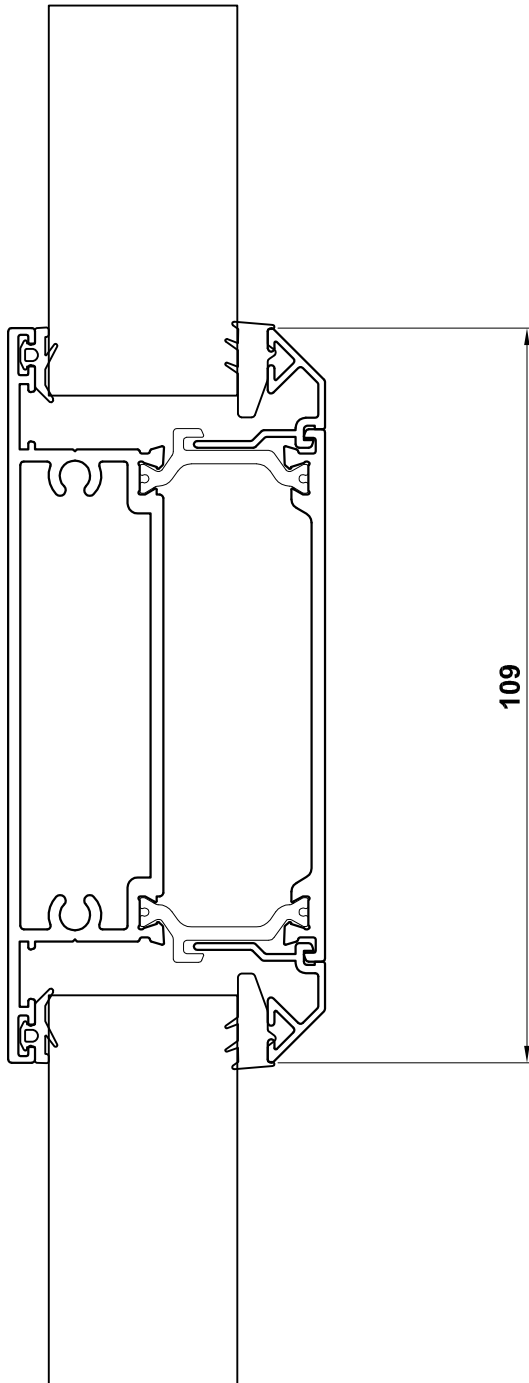

DOOR SYSTEM ASSEMBLY DRAWINGS ALITHERM PLUS - OPEN IN - SINGLE DOOR - INTERNALLY GLAZED

Contemporary Frame

ETD017 - Outer Frame
ETD024N - Z-Sash
ETC161 - 28mm Glazing

Classic-al Frame

ETD015 - Outer Frame
ETD024N - Z-Sash
ETC164 - 28mm Glazing

DOOR SYSTEM ASSEMBLY DRAWINGS

ALITHERM PLUS - OPEN IN - SINGLE DOOR - INTERNALLY GLAZED - MIDRAIL

ETD030 - Midrail
ETC164 - 28mm Glazing

ETD030 - Midrail
ETC161 - 28mm Glazing

DOOR SYSTEM ASSEMBLY DRAWINGS
ALITHERM PLUS - OPEN OUT - DOUBLE DOOR - INTERNALLY GLAZED

Contemporary Frame

ETD017 - Outer Frame
ETD025N - Z-Sash
ETC161 - 28mm Glazing

Classic-al Frame

ETD015 - Outer Frame
ETD025N - Z-Sash
ETC164 - 28mm Glazing

DOOR SYSTEM ASSEMBLY DRAWINGS
ALITHERM PLUS - OPEN OUT - DOUBLE DOOR - INTERNALLY GLAZED