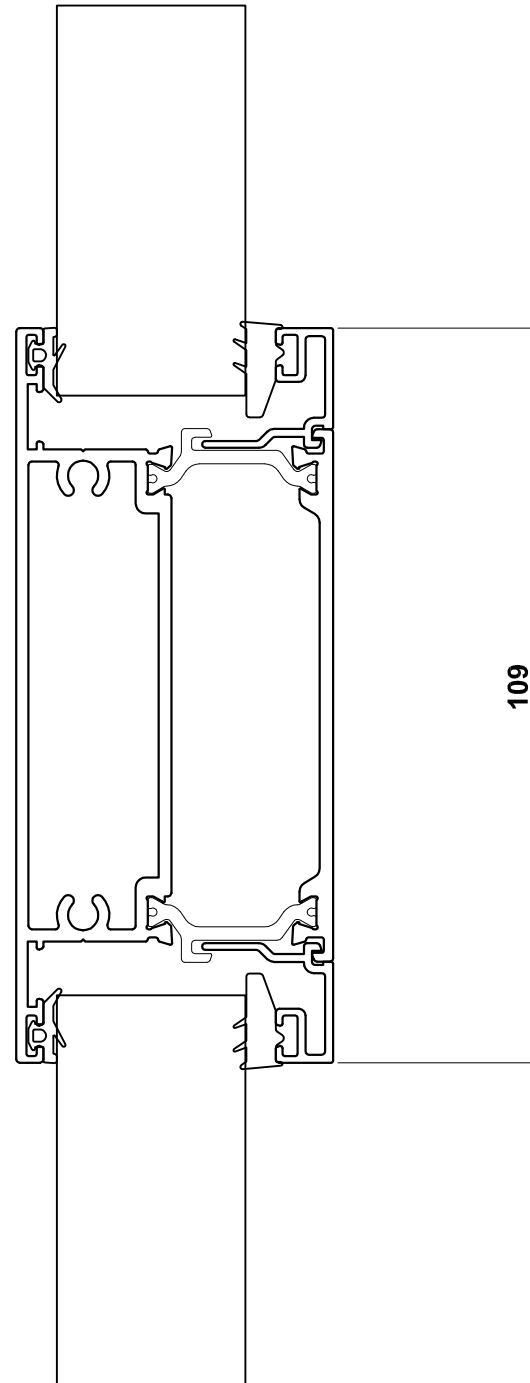

DOOR SYSTEM ASSEMBLY DRAWINGS ALITHERM PLUS - OPEN IN - SINGLE DOOR - INTERNALLY GLAZED

Contemporary Frame

ETD017 - Outer Frame
ETD024N - Z-Sash
ETC161 - 28mm Glazing

Classic-al Frame

ETD015 - Outer Frame
ETD024N - Z-Sash
ETC164 - 28mm Glazing

DOOR SYSTEM ASSEMBLY DRAWINGS

ALITHERM PLUS - OPEN IN - SINGLE DOOR - INTERNALLY GLAZED - MIDRAIL

ETD030 - Midrail
ETC164 - 28mm Glazing

ETD030 - Midrail
ETC161 - 28mm Glazing

DOOR SYSTEM ASSEMBLY DRAWINGS
ALITHERM PLUS - OPEN OUT - DOUBLE DOOR - INTERNALLY GLAZED

Contemporary Frame

ETD017 - Outer Frame
ETD025N - Z-Sash
ETC161 - 28mm Glazing

Classic-al Frame

ETD015 - Outer Frame
ETD025N - Z-Sash
ETC164 - 28mm Glazing

DOOR SYSTEM ASSEMBLY DRAWINGS
ALITHERM PLUS - OPEN OUT - DOUBLE DOOR - INTERNALLY GLAZED