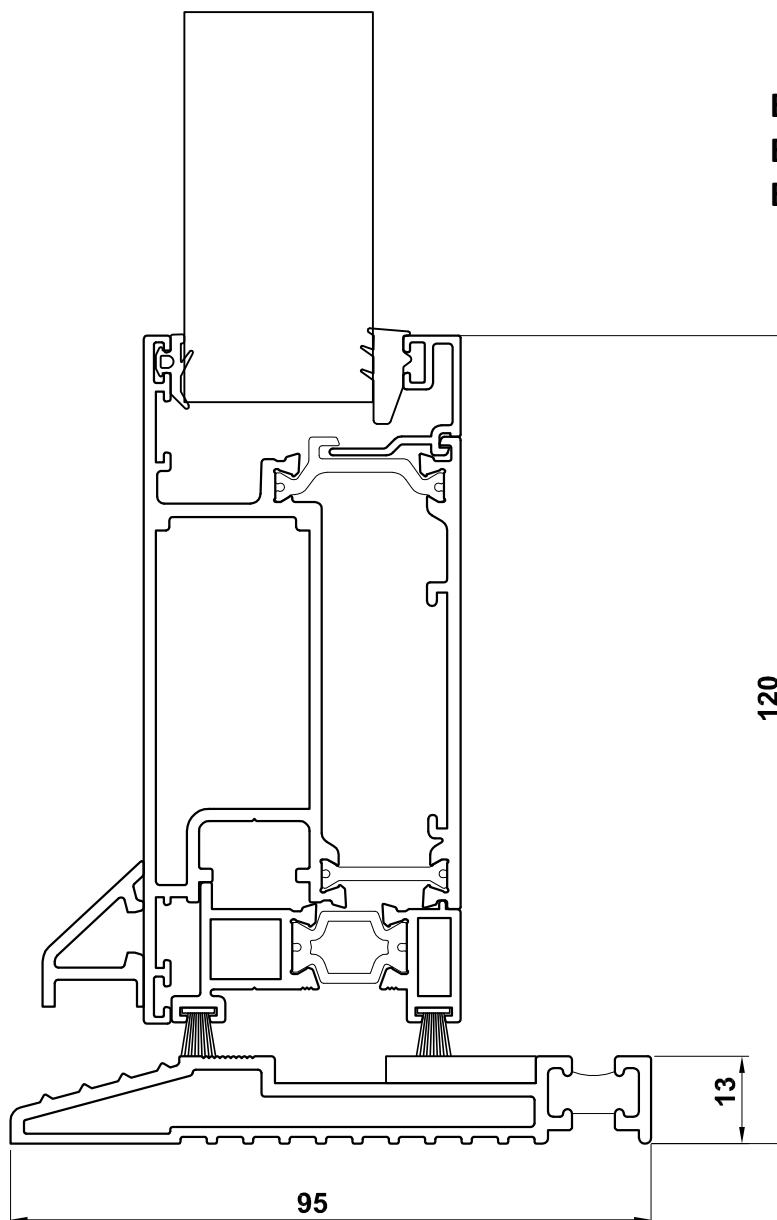

DOOR SYSTEM ASSEMBLY DRAWINGS ALITHERM PLUS - OPEN IN - SINGLE DOOR - INTERNALLY GLAZED

Contemporary Frame

ETD017 - Outer Frame
ETD024N - Z-Sash
ETC161 - 28mm Glazing

Classic-al Frame

ETD015 - Outer Frame
ETD024N - Z-Sash
ETC164 - 28mm Glazing

DOOR SYSTEM ASSEMBLY DRAWINGS

ALITHERM PLUS - OPEN IN - SINGLE DOOR - INTERNALLY GLAZED - MIDRAIL

ETD030 - Midrail
ETC164 - 28mm Glazing

ETD030 - Midrail
ETC161 - 28mm Glazing

DOOR SYSTEM ASSEMBLY DRAWINGS
ALITHERM PLUS - OPEN OUT - DOUBLE DOOR - INTERNALLY GLAZED

Contemporary Frame

ETD017 - Outer Frame
ETD025N - Z-Sash
ETC161 - 28mm Glazing

Classic-al Frame

ETD015 - Outer Frame
ETD025N - Z-Sash
ETC164 - 28mm Glazing

DOOR SYSTEM ASSEMBLY DRAWINGS
ALITHERM PLUS - OPEN OUT - DOUBLE DOOR - INTERNALLY GLAZED

ETD025N - T-Sash
ETD048 - Dummy Mullion
ETC161 - 28mm Glazing

ETD025N - T-Sash
ETC161 - 28mm Glazing
ETD096 - Low Threshold

ALITHERM PLUS - COUPLERS ASSEMBLY DRAWINGS

Please note
 Example shows Alitherm Plus Door &
 Contemporary Window but couplers work
 with the full REAL Aluminium range.