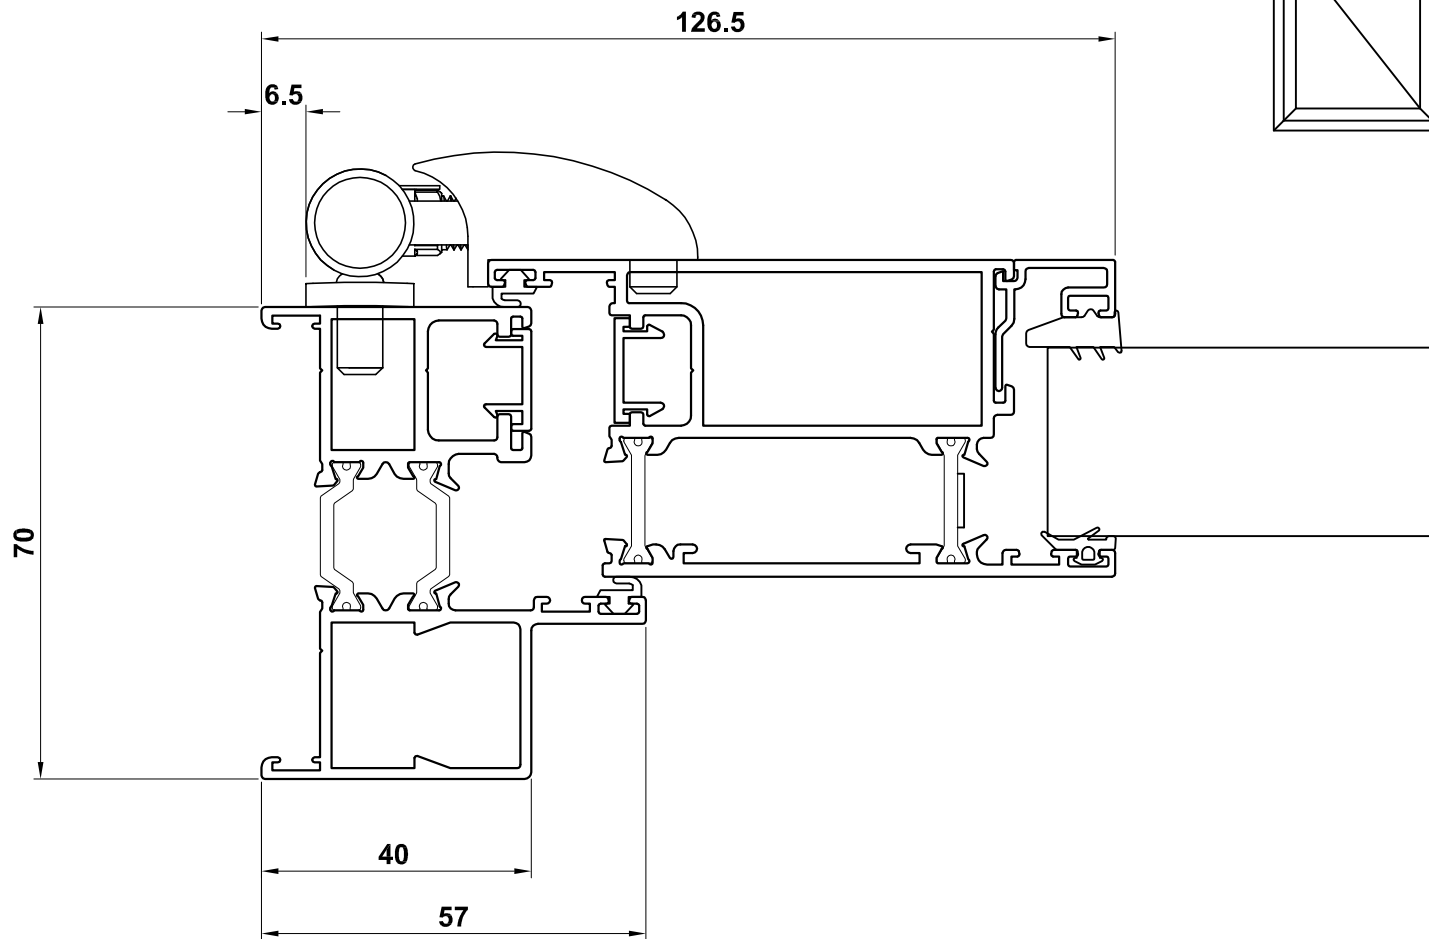

DOOR SYSTEM ASSEMBLY DRAWINGS ALITHERM PLUS - OPEN IN - SINGLE DOOR - INTERNALLY GLAZED

Contemporary Frame

ETD017 - Outer Frame
ETD024N - Z-Sash
ETC161 - 28mm Glazing

Classic-al Frame

ETD015 - Outer Frame
ETD024N - Z-Sash
ETC164 - 28mm Glazing

DOOR SYSTEM ASSEMBLY DRAWINGS

ALITHERM PLUS - OPEN IN - SINGLE DOOR - INTERNALLY GLAZED - MIDRAIL

ETD030 - Midrail
ETC164 - 28mm Glazing

ETD030 - Midrail
ETC161 - 28mm Glazing

DOOR SYSTEM ASSEMBLY DRAWINGS
ALITHERM PLUS - OPEN OUT - DOUBLE DOOR - INTERNALLY GLAZED

Contemporary Frame

ETD017 - Outer Frame
ETD025N - Z-Sash
ETC161 - 28mm Glazing

Classic-al Frame

ETD015 - Outer Frame
ETD025N - Z-Sash
ETC164 - 28mm Glazing

DOOR SYSTEM ASSEMBLY DRAWINGS
ALITHERM PLUS - OPEN OUT - DOUBLE DOOR - INTERNALLY GLAZED