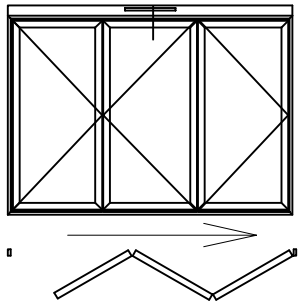

## VISOFOLD 1000 SYSTEM ASSEMBLY DRAWINGS JAMB & MULLION DETAILS

**DV14N** - Outer Frame  
**DV23** - Sash  
**DV67** - 28mm Glazing

**DV14N** - Outer Frame  
**DV23** - Sash  
**DV67** - 28mm Glazing

**DV23** - Sash  
**DV67** - 28mm Glazing

## VISOFOLD 1000 SYSTEM ASSEMBLY DRAWINGS HEAD & THRESHOLD DETAILS

**DV14N** - Outer Frame  
**DV23** - Sash  
**DV67** - 28mm Glazing  
**DV559** - Outer Frame Extension

**DV14N** - Outer Frame  
**DV23** - Sash  
**DV67** - 28mm Glazing

**DV271** - Low Threshold, Open Out  
**EUD03** - Low Threshold Ramp  
**DV23** - Sash  
**DV67** - 28mm Glazing