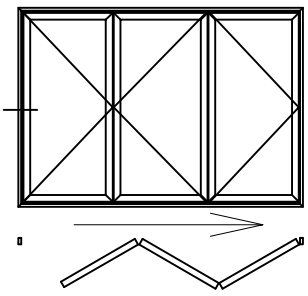

## VISOFOLD 1000 SYSTEM ASSEMBLY DRAWINGS JAMB & MULLION DETAILS

**DV14N** - Outer Frame  
**DV23** - Sash  
**DV67** - 28mm Glazing

**DV14N** - Outer Frame  
**DV23** - Sash  
**DV67** - 28mm Glazing

**DV23** - Sash  
**DV67** - 28mm Glazing

## VISOFOLD 1000 SYSTEM ASSEMBLY DRAWINGS HEAD & THRESHOLD DETAILS

**DV14N** - Outer Frame  
**DV23** - Sash  
**DV67** - 28mm Glazing  
**DV559** - Outer Frame Extension

**DV14N** - Outer Frame  
**DV23** - Sash  
**DV67** - 28mm Glazing

**DV271** - Low Threshold, Open Out  
**EUD03** - Low Threshold Ramp  
**DV23** - Sash  
**DV67** - 28mm Glazing