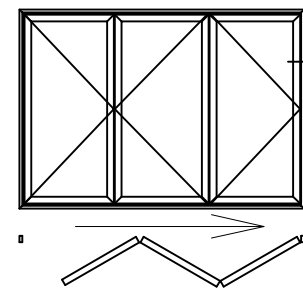

## VISOFOLD 1000 SYSTEM ASSEMBLY DRAWINGS JAMB & MULLION DETAILS

**DV14N** - Outer Frame  
**DV23** - Sash  
**DV67** - 28mm Glazing

**DV14N** - Outer Frame  
**DV23** - Sash  
**DV67** - 28mm Glazing

**DV23** - Sash  
**DV67** - 28mm Glazing

## VISOFOLD 1000 SYSTEM ASSEMBLY DRAWINGS HEAD & THRESHOLD DETAILS

**DV14N** - Outer Frame  
**DV23** - Sash  
**DV67** - 28mm Glazing  
**DV559** - Outer Frame Extension

**DV14N** - Outer Frame  
**DV23** - Sash  
**DV67** - 28mm Glazing

**DV271** - Low Threshold, Open Out  
**EUD03** - Low Threshold Ramp  
**DV23** - Sash  
**DV67** - 28mm Glazing