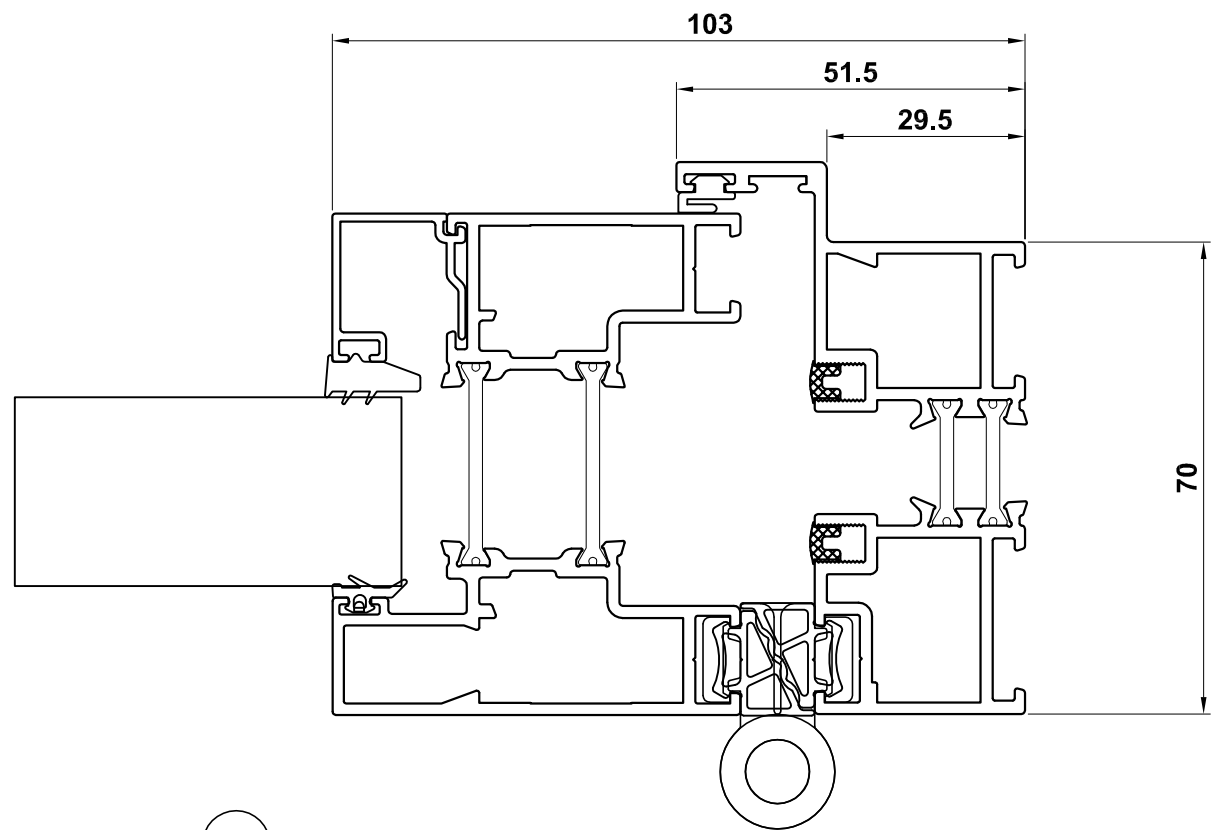

## VISOFOLD 1000 SYSTEM ASSEMBLY DRAWINGS JAMB & MULLION DETAILS

**DV14N** - Outer Frame  
**DV23** - Sash  
**DV67** - 28mm Glazing

**DV14N** - Outer Frame  
**DV23** - Sash  
**DV67** - 28mm Glazing

**DV23** - Sash  
**DV67** - 28mm Glazing

## VISOFOLD 1000 SYSTEM ASSEMBLY DRAWINGS HEAD & THRESHOLD DETAILS

**DV14N** - Outer Frame  
**DV23** - Sash  
**DV67** - 28mm Glazing  
**DV559** - Outer Frame Extension

**DV14N** - Outer Frame  
**DV23** - Sash  
**DV67** - 28mm Glazing

**DV271** - Low Threshold, Open Out  
**EUD03** - Low Threshold Ramp  
**DV23** - Sash  
**DV67** - 28mm Glazing