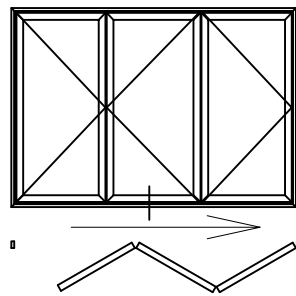

## VISOFOLD 1000 SYSTEM ASSEMBLY DRAWINGS JAMB & MULLION DETAILS

**DV14N** - Outer Frame  
**DV23** - Sash  
**DV67** - 28mm Glazing

**DV14N** - Outer Frame  
**DV23** - Sash  
**DV67** - 28mm Glazing

**DV23** - Sash  
**DV67** - 28mm Glazing

## VISOFOLD 1000 SYSTEM ASSEMBLY DRAWINGS HEAD & THRESHOLD DETAILS

**DV14N** - Outer Frame  
**DV23** - Sash  
**DV67** - 28mm Glazing  
**DV559** - Outer Frame Extension

**DV14N** - Outer Frame  
**DV23** - Sash  
**DV67** - 28mm Glazing

**DV271** - Low Threshold, Open Out  
**EUD03** - Low Threshold Ramp  
**DV23** - Sash  
**DV67** - 28mm Glazing