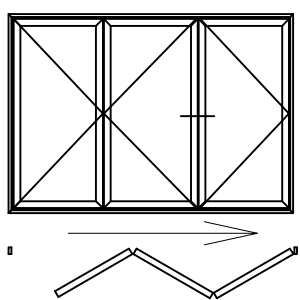

## VISOFOLD 1000 SYSTEM ASSEMBLY DRAWINGS JAMB & MULLION DETAILS

**DV14N** - Outer Frame  
**DV23** - Sash  
**DV67** - 28mm Glazing

**DV14N** - Outer Frame  
**DV23** - Sash  
**DV67** - 28mm Glazing

**DV23** - Sash  
**DV67** - 28mm Glazing

## VISOFOLD 1000 SYSTEM ASSEMBLY DRAWINGS HEAD & THRESHOLD DETAILS

**DV14N** - Outer Frame  
**DV23** - Sash  
**DV67** - 28mm Glazing  
**DV559** - Outer Frame Extension

**DV14N** - Outer Frame  
**DV23** - Sash  
**DV67** - 28mm Glazing

**DV271** - Low Threshold, Open Out  
**EUD03** - Low Threshold Ramp  
**DV23** - Sash  
**DV67** - 28mm Glazing