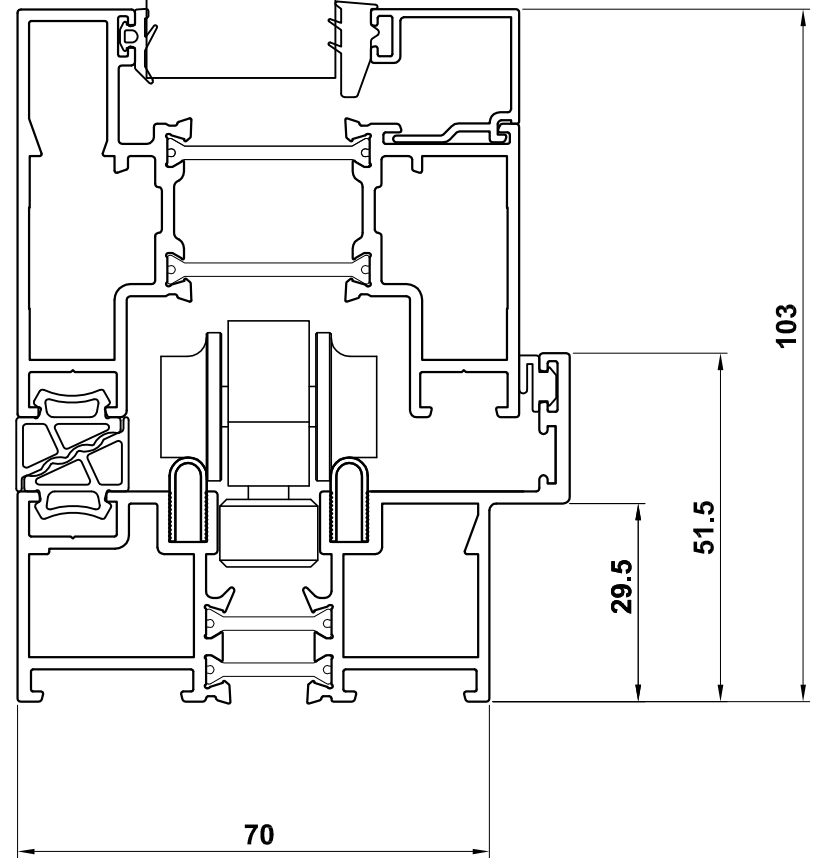

## VISOFOLD 1000 SYSTEM ASSEMBLY DRAWINGS JAMB & MULLION DETAILS

**DV14N** - Outer Frame  
**DV23** - Sash  
**DV67** - 28mm Glazing

**DV14N** - Outer Frame  
**DV23** - Sash  
**DV67** - 28mm Glazing

**DV23** - Sash  
**DV67** - 28mm Glazing

## VISOFOLD 1000 SYSTEM ASSEMBLY DRAWINGS HEAD & THRESHOLD DETAILS

**DV14N** - Outer Frame  
**DV23** - Sash  
**DV67** - 28mm Glazing  
**DV559** - Outer Frame Extension

**DV14N** - Outer Frame  
**DV23** - Sash  
**DV67** - 28mm Glazing

**DV271** - Low Threshold, Open Out  
**EUD03** - Low Threshold Ramp  
**DV23** - Sash  
**DV67** - 28mm Glazing