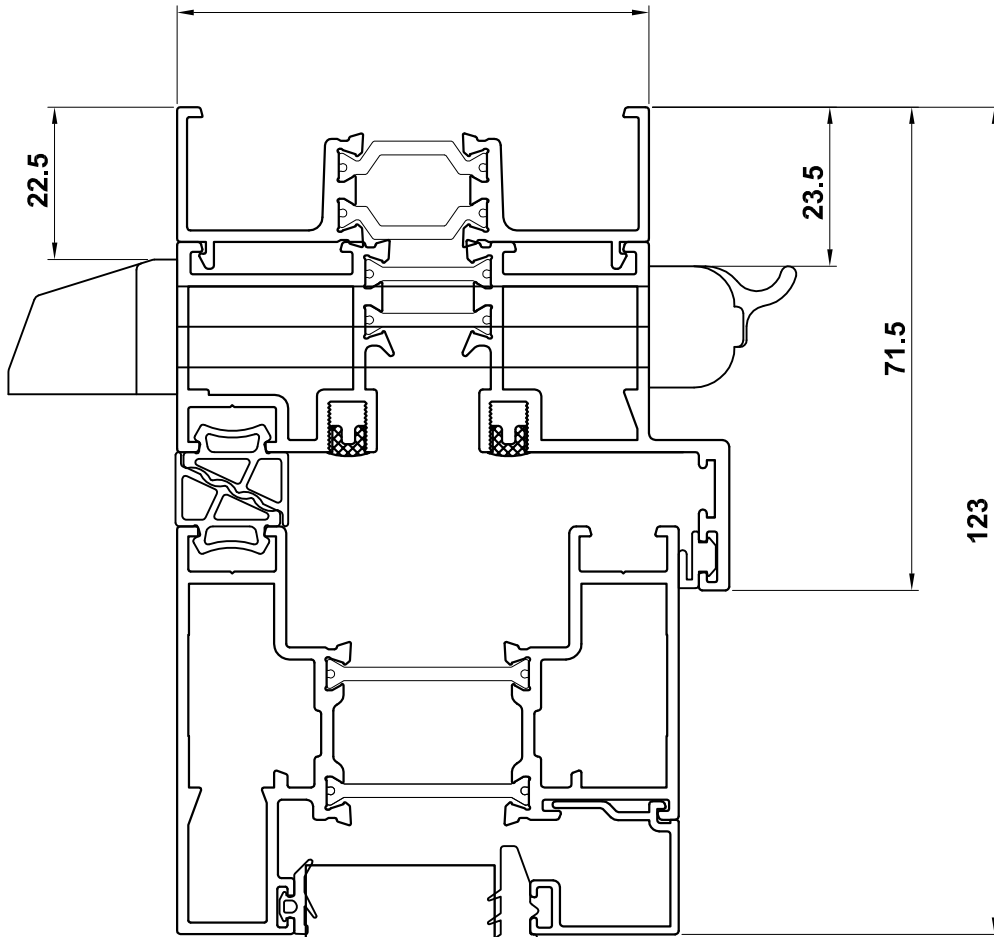

## VISOFOLD 1000 SYSTEM ASSEMBLY DRAWINGS JAMB & MULLION DETAILS

**DV14N** - Outer Frame  
**DV23** - Sash  
**DV67** - 28mm Glazing

**DV14N** - Outer Frame  
**DV23** - Sash  
**DV67** - 28mm Glazing

**DV23** - Sash  
**DV67** - 28mm Glazing

## VISOFOLD 1000 SYSTEM ASSEMBLY DRAWINGS HEAD & THRESHOLD DETAILS

**DV14N** - Outer Frame  
**DV23** - Sash  
**DV67** - 28mm Glazing  
**DV559** - Outer Frame Extension

**DV14N** - Outer Frame  
**DV23** - Sash  
**DV67** - 28mm Glazing

**DV271** - Low Threshold, Open Out  
**EUD03** - Low Threshold Ramp  
**DV23** - Sash  
**DV67** - 28mm Glazing