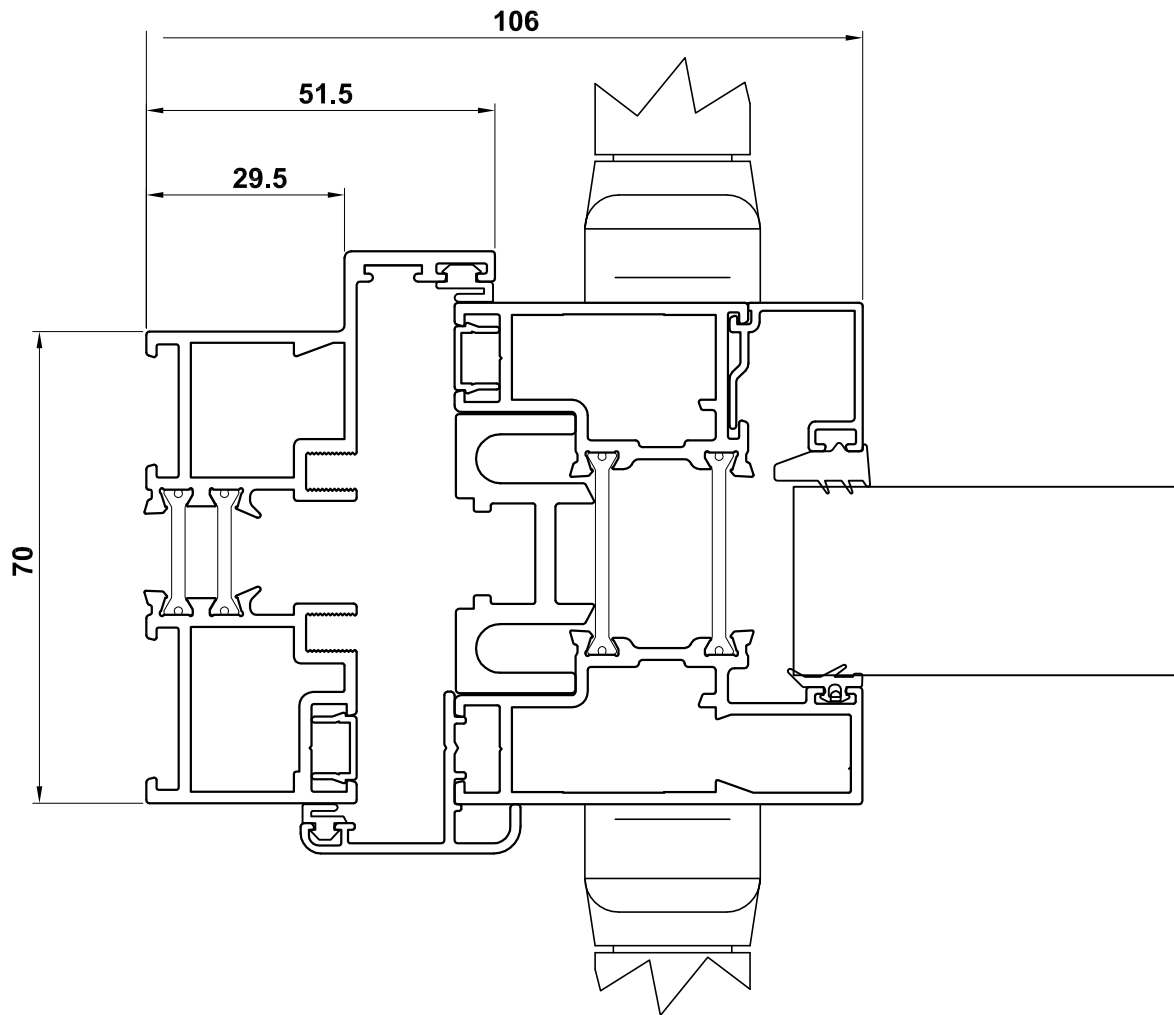

## VISOFOLD 1000 SYSTEM ASSEMBLY DRAWINGS JAMB & MULLION DETAILS

**DV14N** - Outer Frame  
**DV23** - Sash  
**DV67** - 28mm Glazing

**DV14N** - Outer Frame  
**DV23** - Sash  
**DV67** - 28mm Glazing

**DV23** - Sash  
**DV67** - 28mm Glazing

## VISOFOLD 1000 SYSTEM ASSEMBLY DRAWINGS HEAD & THRESHOLD DETAILS

**DV14N** - Outer Frame  
**DV23** - Sash  
**DV67** - 28mm Glazing  
**DV559** - Outer Frame Extension

**DV14N** - Outer Frame  
**DV23** - Sash  
**DV67** - 28mm Glazing

**DV271** - Low Threshold, Open Out  
**EUD03** - Low Threshold Ramp  
**DV23** - Sash  
**DV67** - 28mm Glazing