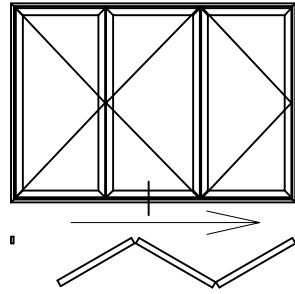

## VISOFOLD 1000 SYSTEM ASSEMBLY DRAWINGS JAMB & MULLION DETAILS

**DV14N** - Outer Frame  
**DV23** - Sash  
**DV67** - 28mm Glazing

**DV14N** - Outer Frame  
**DV23** - Sash  
**DV67** - 28mm Glazing

**DV23** - Sash  
**DV67** - 28mm Glazing

## VISOFOLD 1000 SYSTEM ASSEMBLY DRAWINGS HEAD & THRESHOLD DETAILS

**DV14N** - Outer Frame  
**DV23** - Sash  
**DV67** - 28mm Glazing  
**DV559** - Outer Frame Extension

**DV14N** - Outer Frame  
**DV23** - Sash  
**DV67** - 28mm Glazing

**DV271** - Low Threshold, Open Out  
**EUD03** - Low Threshold Ramp  
**DV23** - Sash  
**DV67** - 28mm Glazing