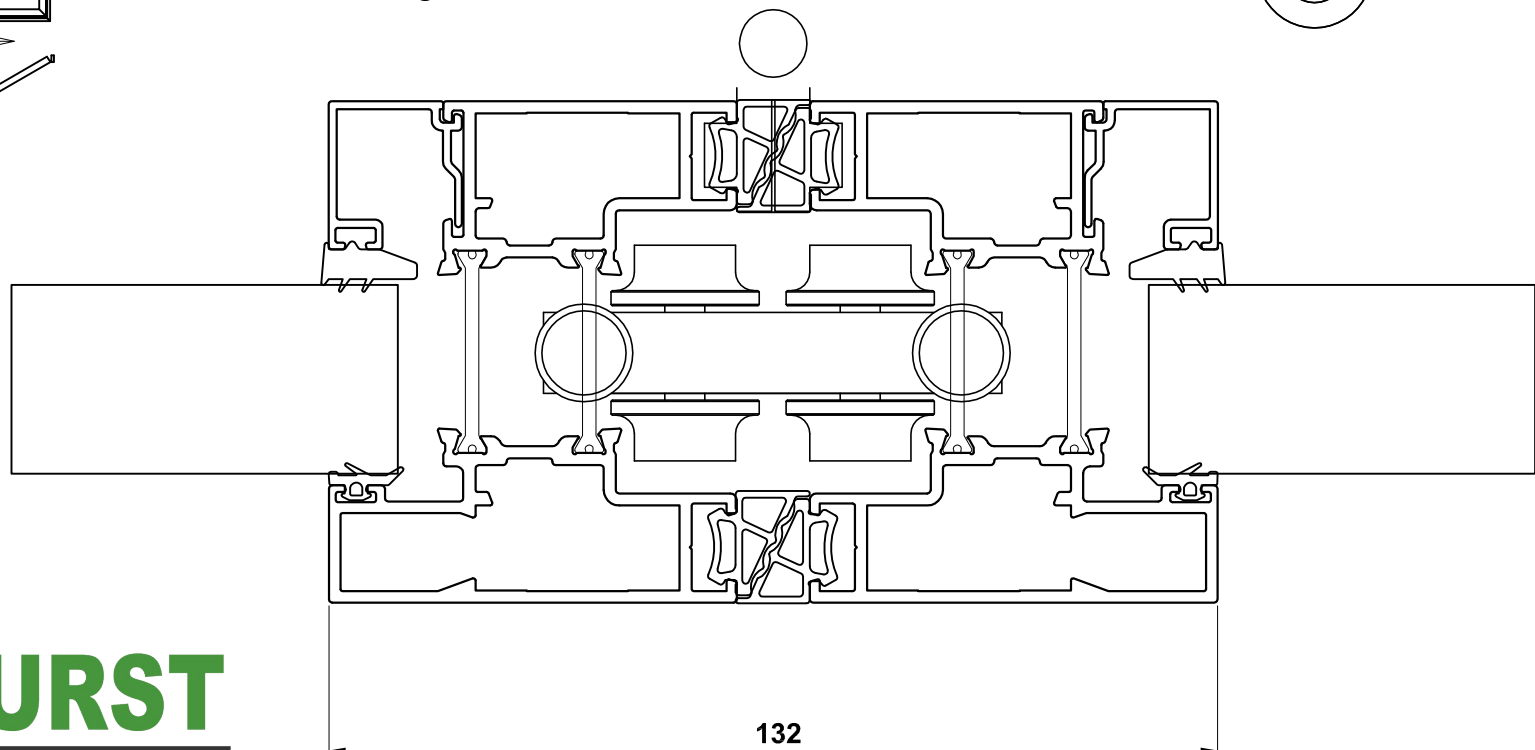

## VISOFOLD 1000 SYSTEM ASSEMBLY DRAWINGS JAMB & MULLION DETAILS

**DV14N** - Outer Frame  
**DV23** - Sash  
**DV67** - 28mm Glazing

**DV14N** - Outer Frame  
**DV23** - Sash  
**DV67** - 28mm Glazing

**DV23** - Sash  
**DV67** - 28mm Glazing

## VISOFOLD 1000 SYSTEM ASSEMBLY DRAWINGS HEAD & THRESHOLD DETAILS

**DV14N** - Outer Frame  
**DV23** - Sash  
**DV67** - 28mm Glazing  
**DV559** - Outer Frame Extension

**DV14N** - Outer Frame  
**DV23** - Sash  
**DV67** - 28mm Glazing

**DV271** - Low Threshold, Open Out  
**EUD03** - Low Threshold Ramp  
**DV23** - Sash  
**DV67** - 28mm Glazing