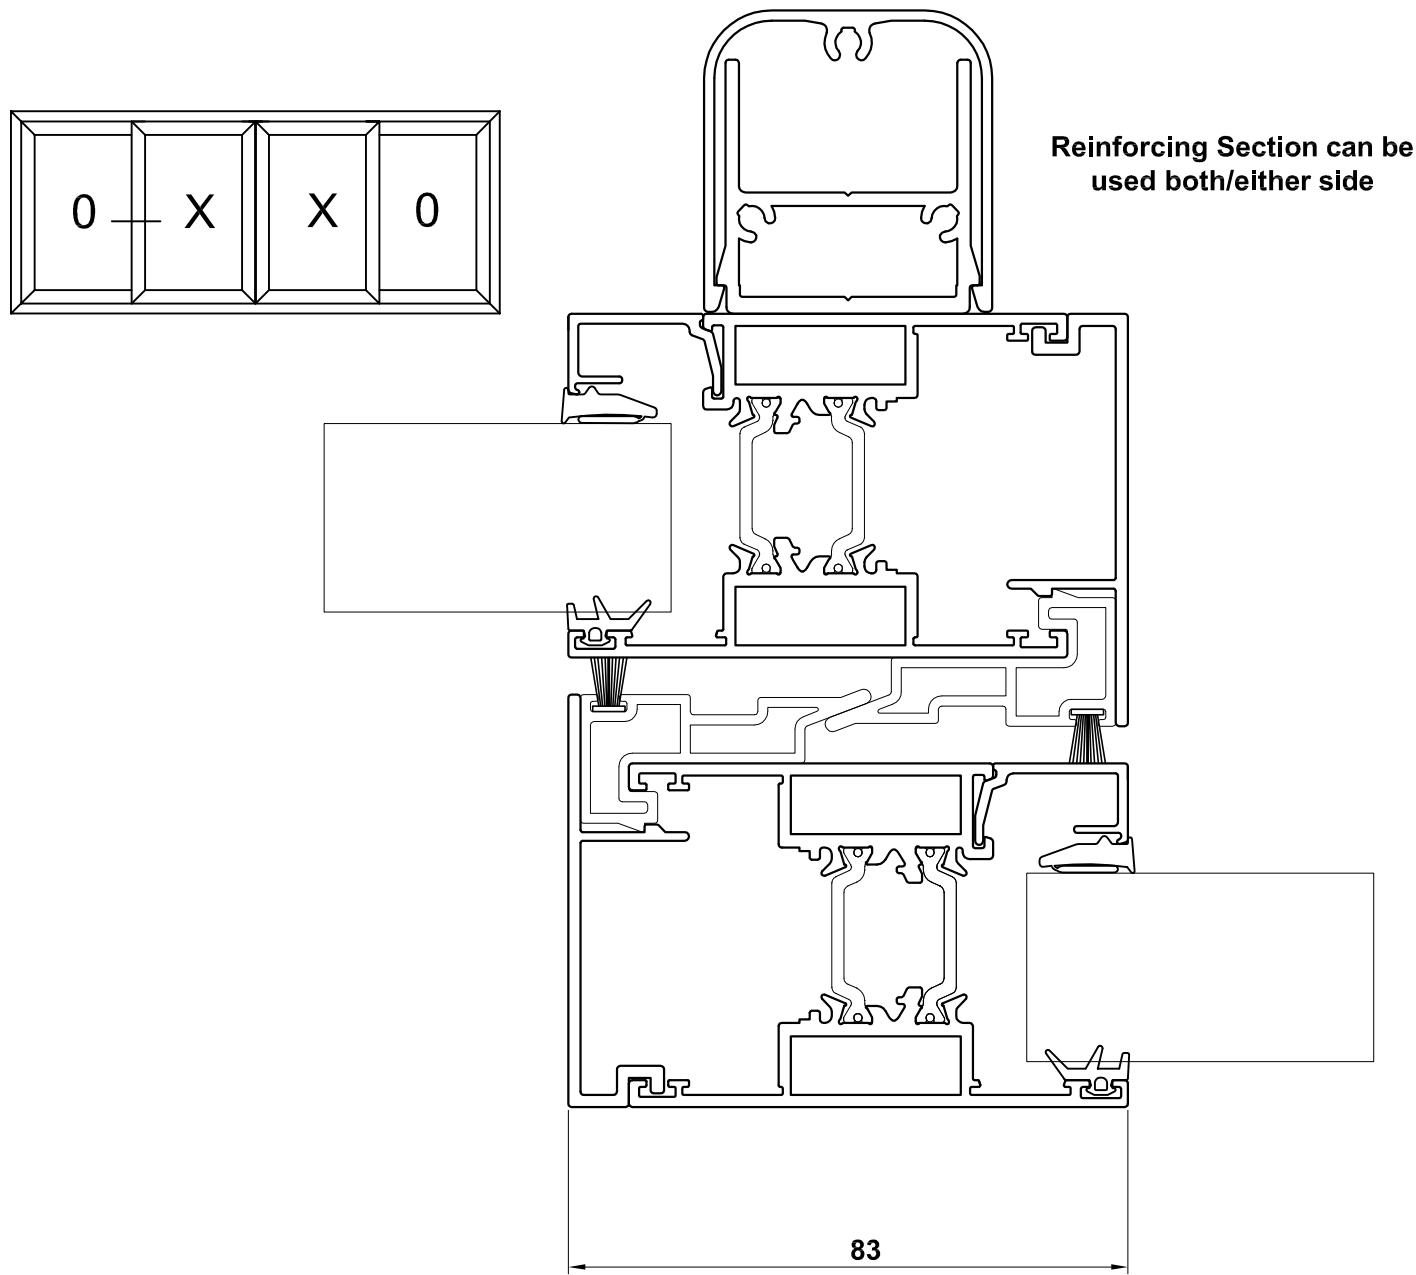

## VISOGLIDE PLUS ASSEMBLY DRAWINGS JAMB DETAILS

**VG510** - Two Track Outer Frame  
**VG520** - Sash  
**VG560** - 28mm Glazing

**VG511** - Two Track Outer Frame  
with Internal Upstand  
**VG520** - Sash  
**VG560** - 28mm Glazing

## VISOGLIDE PLUS ASSEMBLY DRAWINGS MULLION DETAILS

- VG520** - Sash
- VG551** - PVC Interlock
- VG530** - Interlock Cover
- VG560** - 28mm Glazing

- VG520** - Sash
- VG540** - Meeting Stile Adaptor
- VG560** - 28mm Glazing

## VISOGLIDE PLUS ASSEMBLY DRAWINGS REINFORCED MULLION DETAILS

- VG520 - Sash
- VG551 - PVC Interlock
- VG530 - Interlock Cover
- VG560 - 28mm Glazing
- VG532 - Reinforcing Section
- VG533 VG532 - Cover Cap