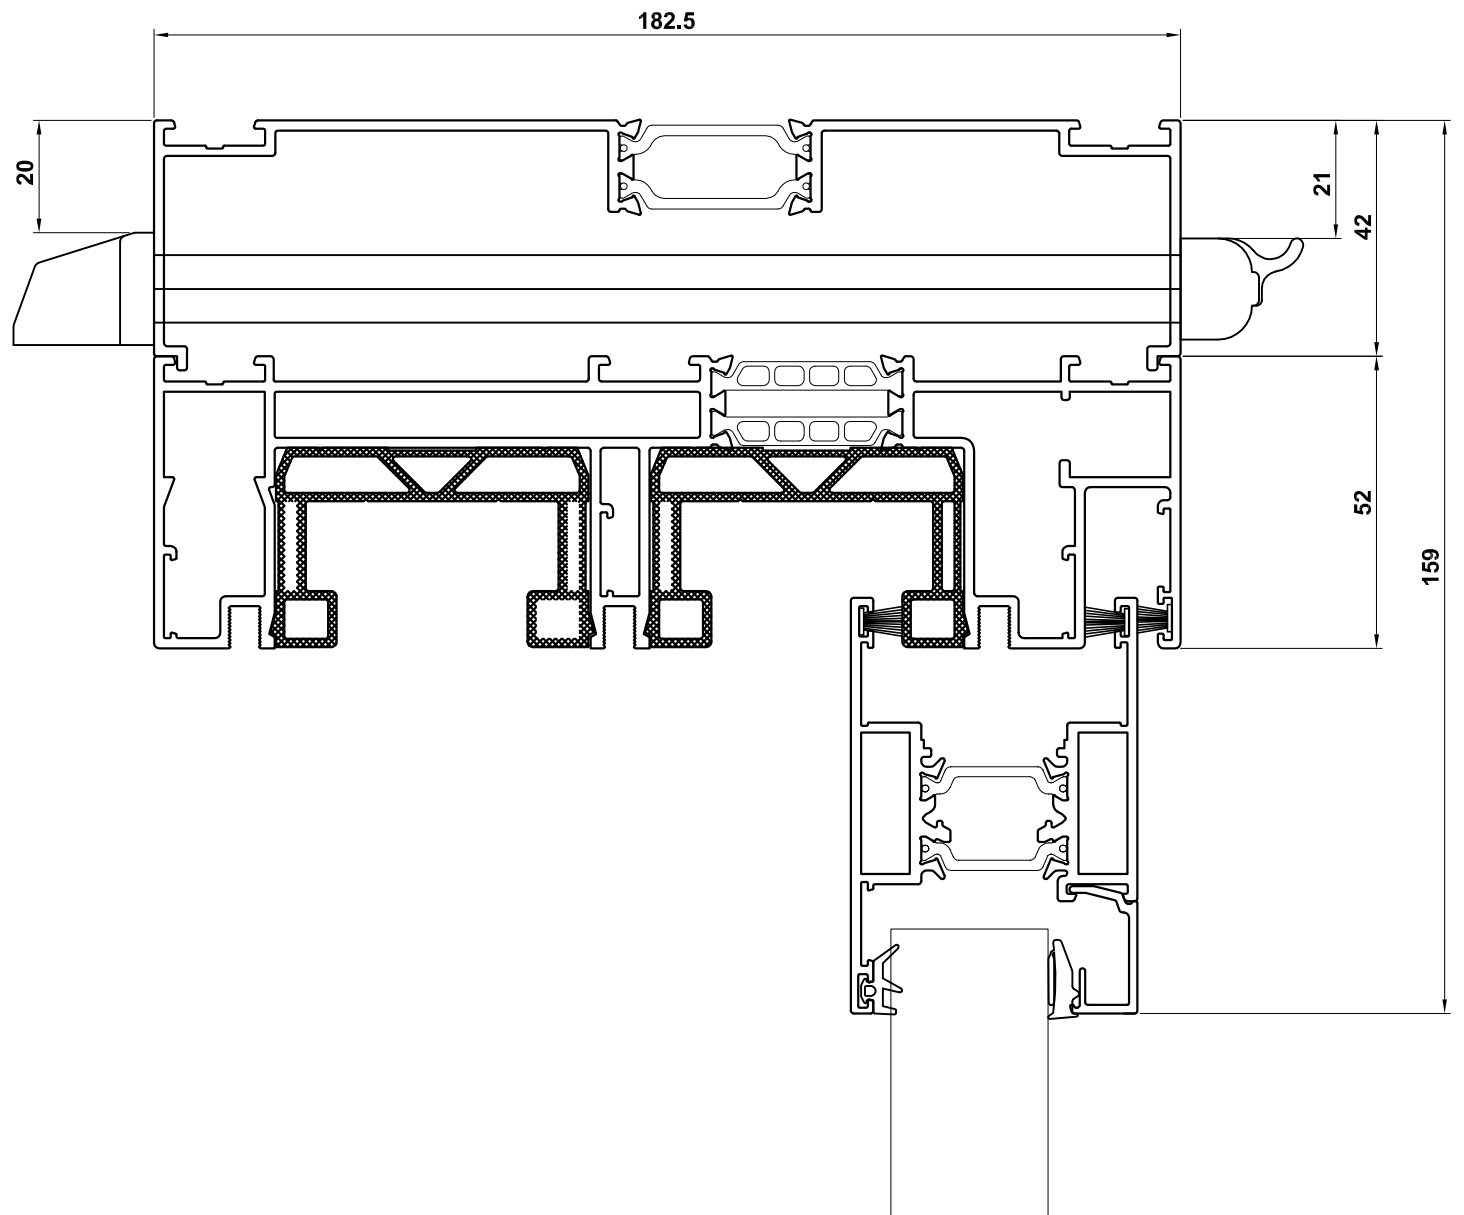

VISOGLIDE PLUS ASSEMBLY DRAWINGS HEAD & THRESHOLD DETAILS - with internal upstand

REAL

- **VG513** - Three Track Outer Frame with Internal Upstand
- **VG520** - Sash
- **VG560** - 28mm Glazing
- **VG571** VG513 - Head Extension

- **VG513** - Three Track Outer Frame with Internal Upstand
- **VG520** - Sash
- **VG560** - 28mm Glazing