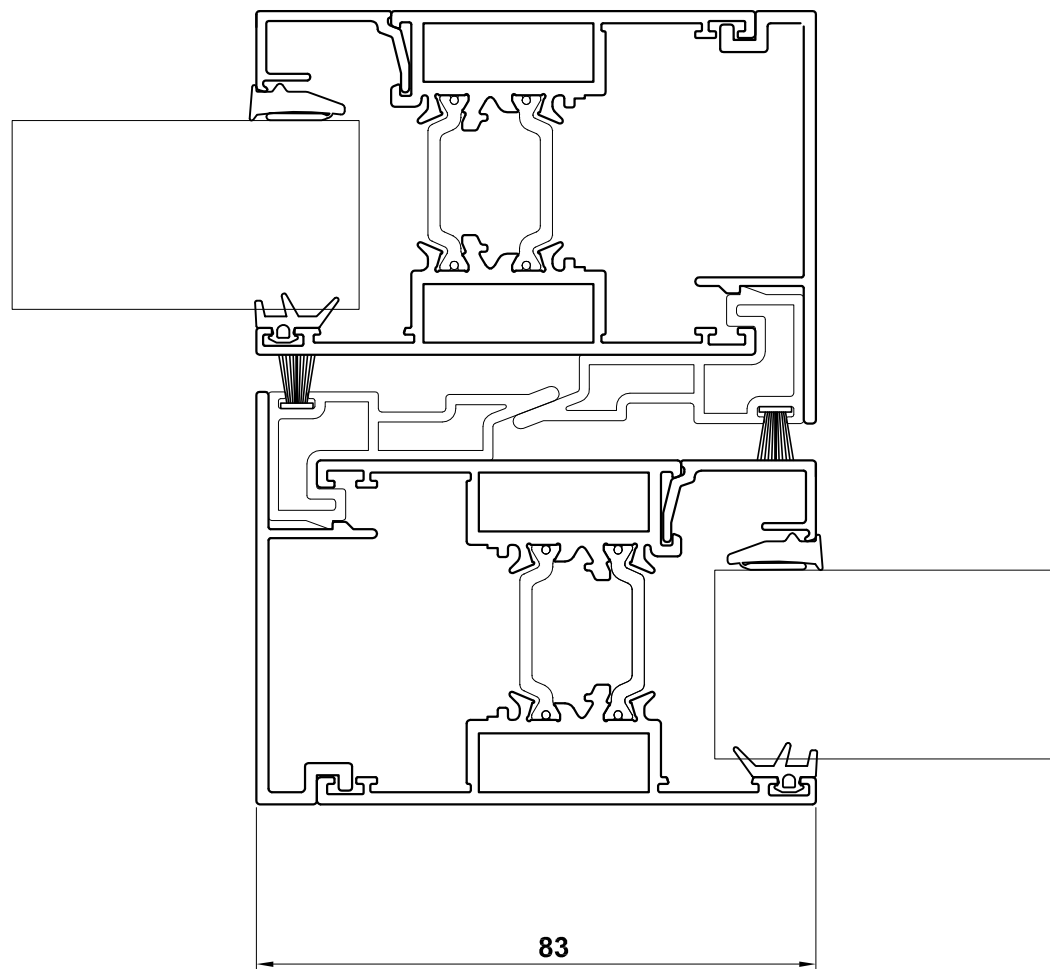

## VISOGLIDE PLUS ASSEMBLY DRAWINGS JAMB DETAILS

**VG510** - Two Track Outer Frame  
**VG520** - Sash  
**VG560** - 28mm Glazing

**VG511** - Two Track Outer Frame  
with Internal Upstand  
**VG520** - Sash  
**VG560** - 28mm Glazing

## VISOGLIDE PLUS ASSEMBLY DRAWINGS MULLION DETAILS

- VG520** - Sash
- VG551** - PVC Interlock
- VG530** - Interlock Cover
- VG560** - 28mm Glazing

- VG520** - Sash
- VG540** - Meeting Stile Adaptor
- VG560** - 28mm Glazing

## VISOGLIDE PLUS ASSEMBLY DRAWINGS REINFORCED MULLION DETAILS

- VG520 - Sash
- VG551 - PVC Interlock
- VG530 - Interlock Cover
- VG560 - 28mm Glazing
- VG532 - Reinforcing Section
- VG533 VG532 - Cover Cap

## VISOGLIDE PLUS ASSEMBLY DRAWINGS HEAD & THRESHOLD DETAILS - with internal upstand