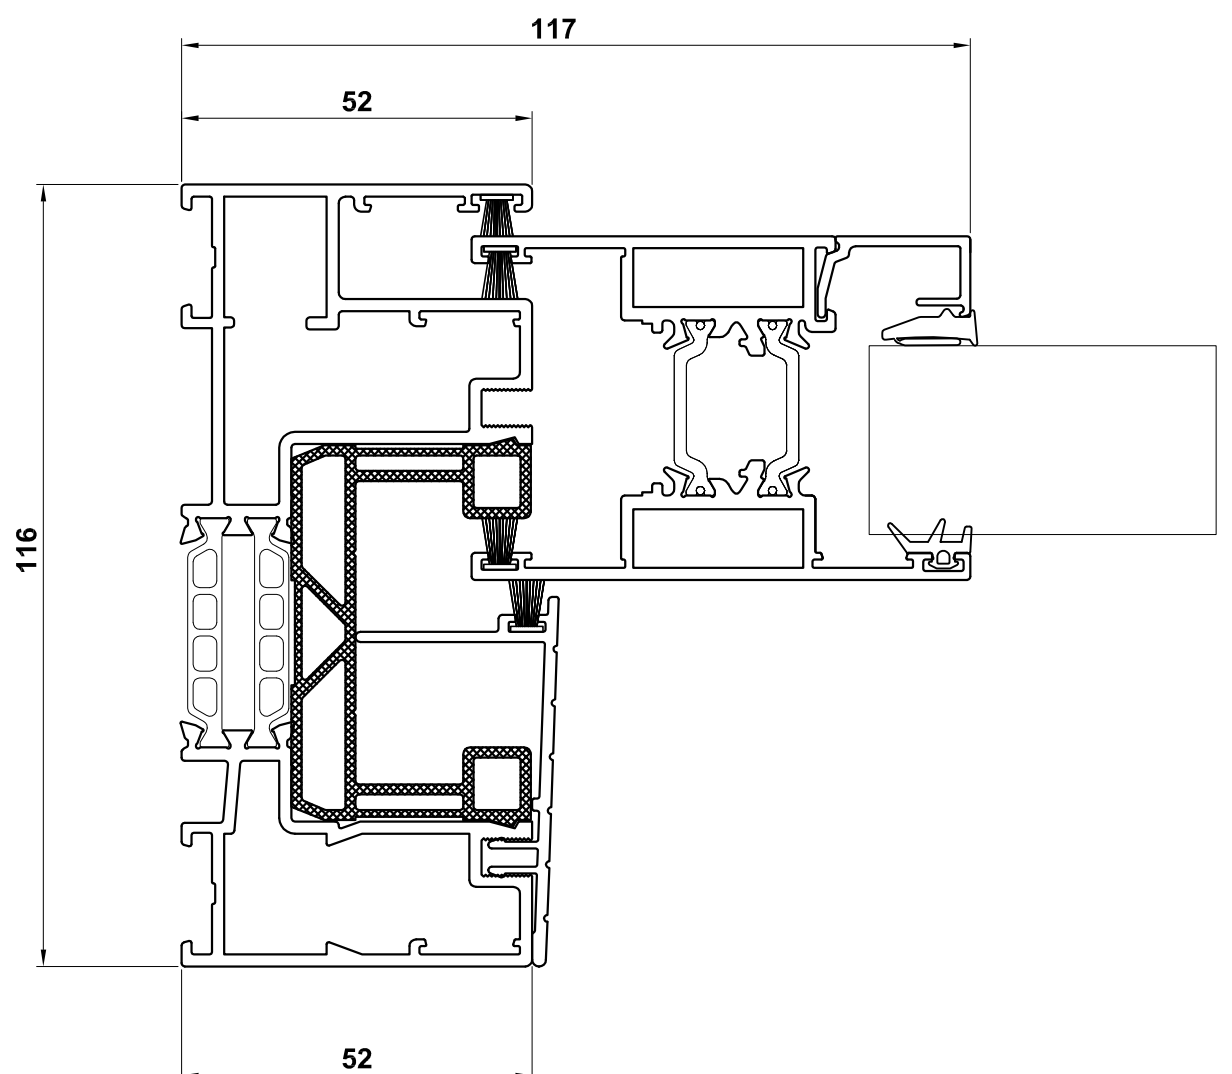

## VISOGLIDE PLUS ASSEMBLY DRAWINGS JAMB DETAILS

**VG510** - Two Track Outer Frame  
**VG520** - Sash  
**VG560** - 28mm Glazing

**VG511** - Two Track Outer Frame  
with Internal Upstand  
**VG520** - Sash  
**VG560** - 28mm Glazing

## VISOGLIDE PLUS ASSEMBLY DRAWINGS MULLION DETAILS

- VG520** - Sash
- VG551** - PVC Interlock
- VG530** - Interlock Cover
- VG560** - 28mm Glazing

- VG520** - Sash
- VG540** - Meeting Stile Adaptor
- VG560** - 28mm Glazing