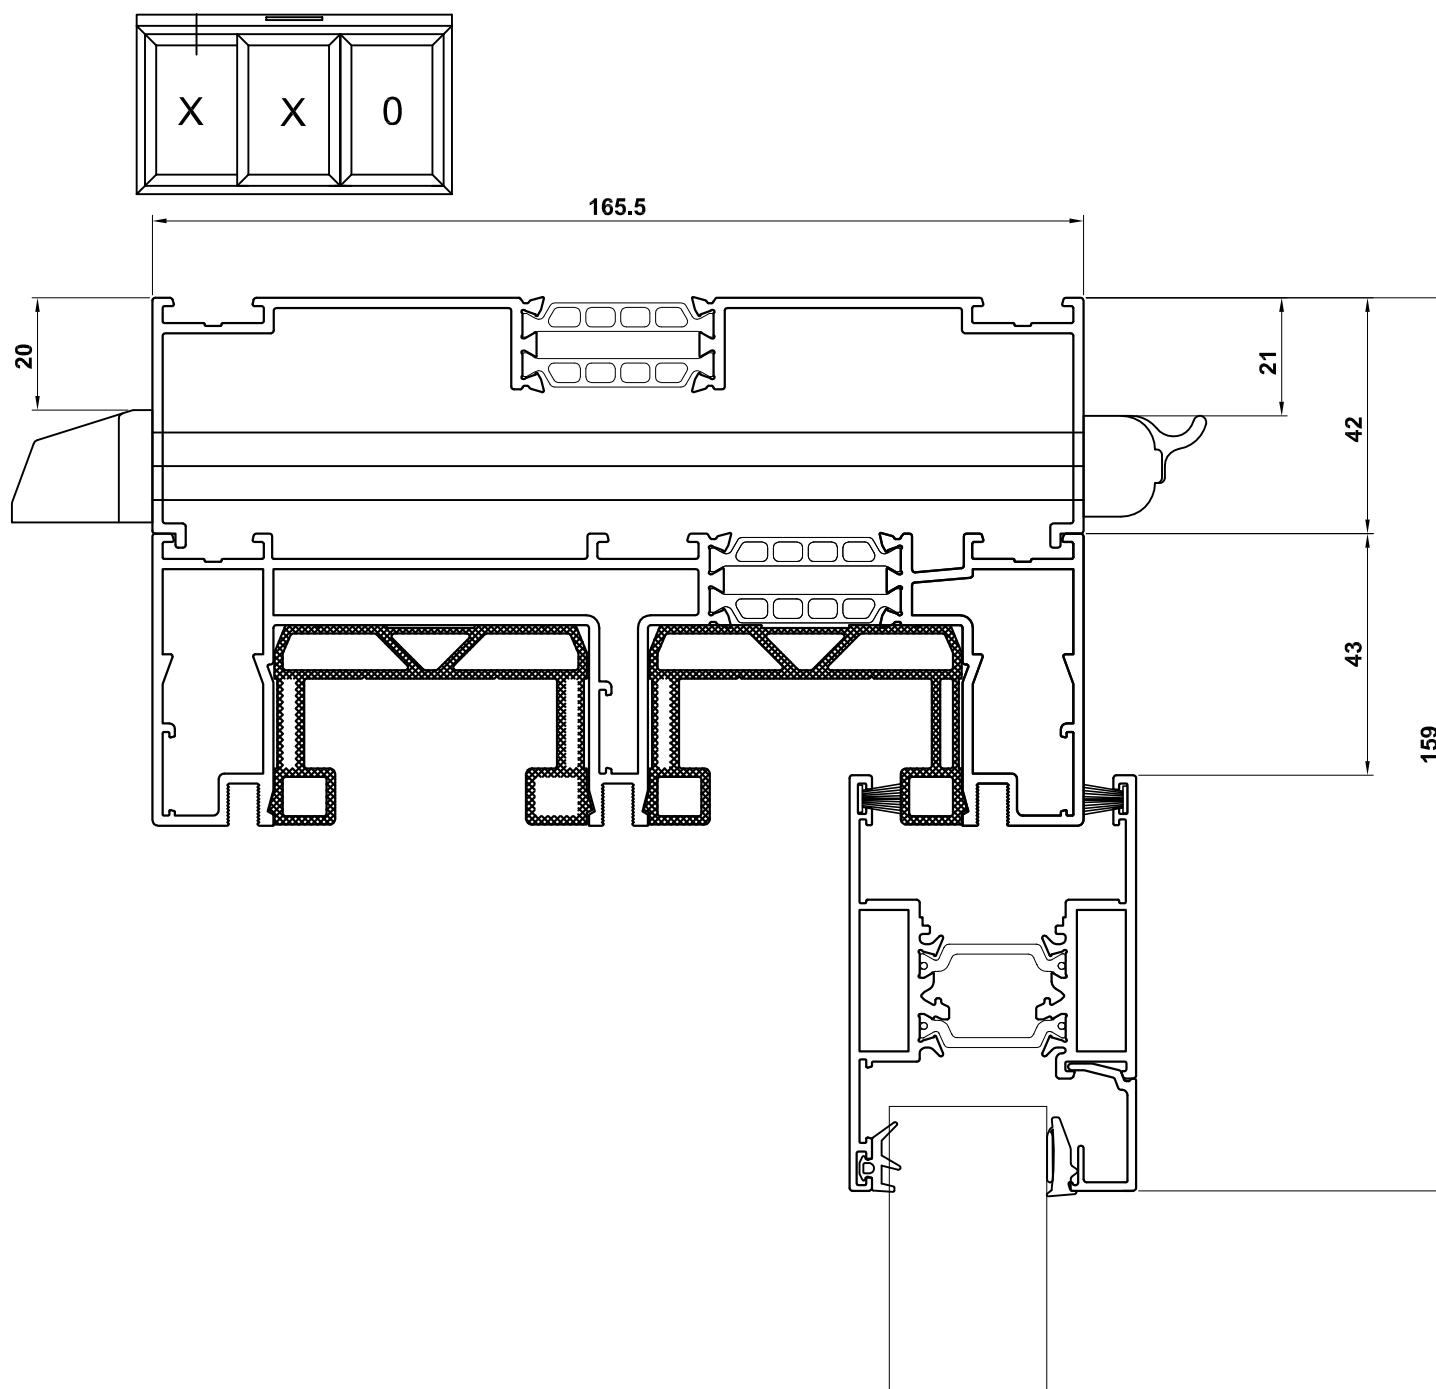

VISOGLIDE PLUS ASSEMBLY DRAWINGS HEAD & THRESHOLD DETAILS - standard frame

- **VG512** - Three Track Outer Frame
- **VG520** - Sash
- **VG560** - 28mm Glazing
- **VG559 VG512** - Head Extension

- **VG512** - Three Track Outer Frame
- **VG520** - Sash
- **VG560** - 28mm Glazing