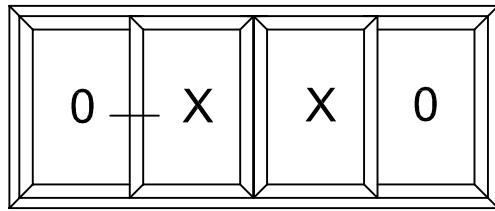

VISOGLIDE PLUS ASSEMBLY DRAWINGS MULLION DETAILS

- **VG520** - Sash
- **VG551** - PVC Interlock
- **VG530** - Interlock Cover
- **VG560** - 28mm Glazing