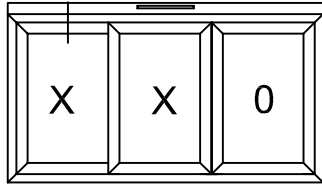

VISOGLIDE PLUS ASSEMBLY DRAWINGS HEAD & THRESHOLD DETAILS - with internal upstand

REAL