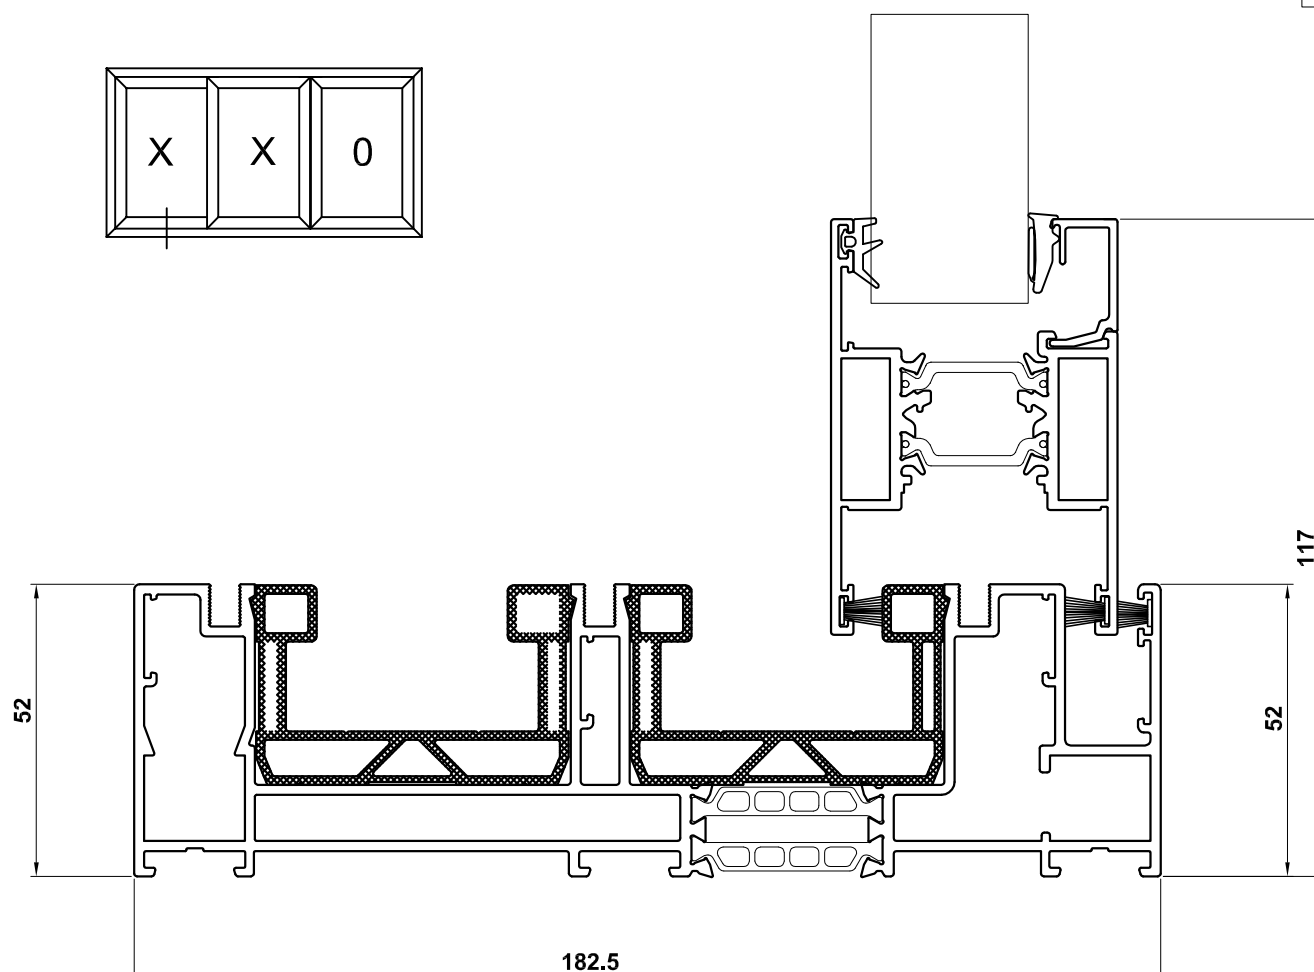

VISOGLIDE PLUS ASSEMBLY DRAWINGS HEAD & THRESHOLD DETAILS - with internal upstand

REAL

- **VG513** - Three Track Outer Frame with Internal Upstand
- **VG520** - Sash
- **VG560** - 28mm Glazing
- **VG571** VG513 - Head Extension

- **VG513** - Three Track Outer Frame with Internal Upstand
- **VG520** - Sash
- **VG560** - 28mm Glazing