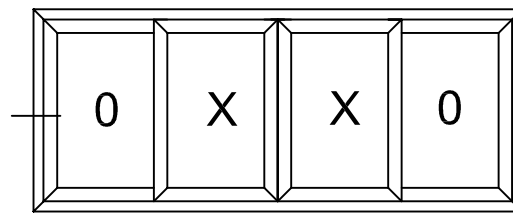

## VISOGLIDE PLUS ASSEMBLY DRAWINGS JAMB DETAILS

**VG510** - Two Track Outer Frame  
**VG520** - Sash  
**VG560** - 28mm Glazing

**VG511** - Two Track Outer Frame  
with Internal Upstand  
**VG520** - Sash  
**VG560** - 28mm Glazing