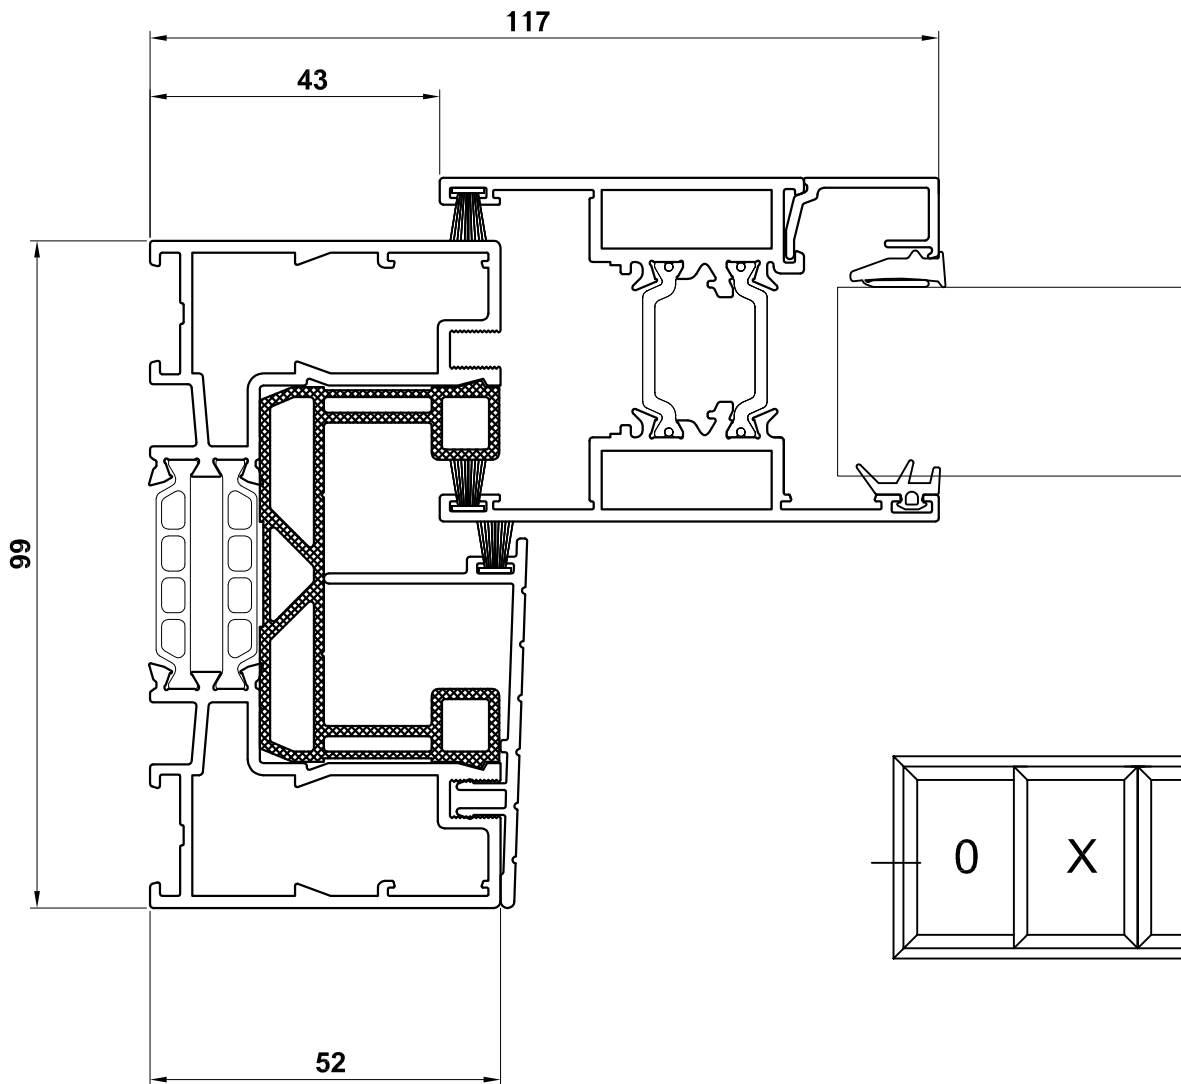

## VISOGLIDE PLUS ASSEMBLY DRAWINGS JAMB DETAILS

**VG510** - Two Track Outer Frame  
**VG520** - Sash  
**VG560** - 28mm Glazing

**VG511** - Two Track Outer Frame  
with Internal Upstand  
**VG520** - Sash  
**VG560** - 28mm Glazing

## VISOGLIDE PLUS ASSEMBLY DRAWINGS MULLION DETAILS

- VG520** - Sash
- VG551** - PVC Interlock
- VG530** - Interlock Cover
- VG560** - 28mm Glazing

- VG520** - Sash
- VG540** - Meeting Stile Adaptor
- VG560** - 28mm Glazing