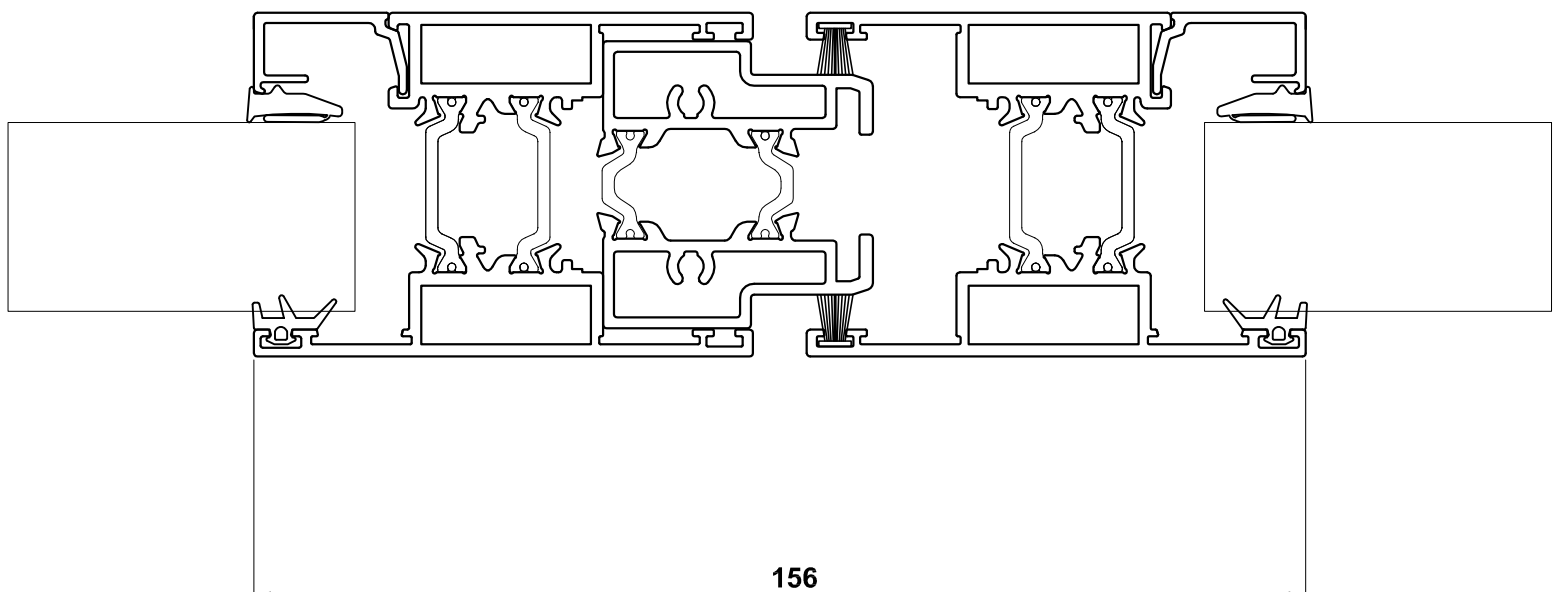

## VISOGLIDE PLUS ASSEMBLY DRAWINGS JAMB DETAILS

**VG510** - Two Track Outer Frame  
**VG520** - Sash  
**VG560** - 28mm Glazing

**VG511** - Two Track Outer Frame  
with Internal Upstand  
**VG520** - Sash  
**VG560** - 28mm Glazing

## VISOGLIDE PLUS ASSEMBLY DRAWINGS MULLION DETAILS

- VG520** - Sash
- VG551** - PVC Interlock
- VG530** - Interlock Cover
- VG560** - 28mm Glazing

- VG520** - Sash
- VG540** - Meeting Stile Adaptor
- VG560** - 28mm Glazing

## VISOGLIDE PLUS ASSEMBLY DRAWINGS REINFORCED MULLION DETAILS

- VG520 - Sash
- VG551 - PVC Interlock
- VG530 - Interlock Cover
- VG560 - 28mm Glazing
- VG532 - Reinforcing Section
- VG533 VG532 - Cover Cap

## VISOGLIDE PLUS ASSEMBLY DRAWINGS HEAD & THRESHOLD DETAILS - standard frame

- VG512** - Three Track Outer Frame
- VG520** - Sash
- VG560** - 28mm Glazing
- VG559 VG512** - Head Extension

- VG512** - Three Track Outer Frame
- VG520** - Sash
- VG560** - 28mm Glazing