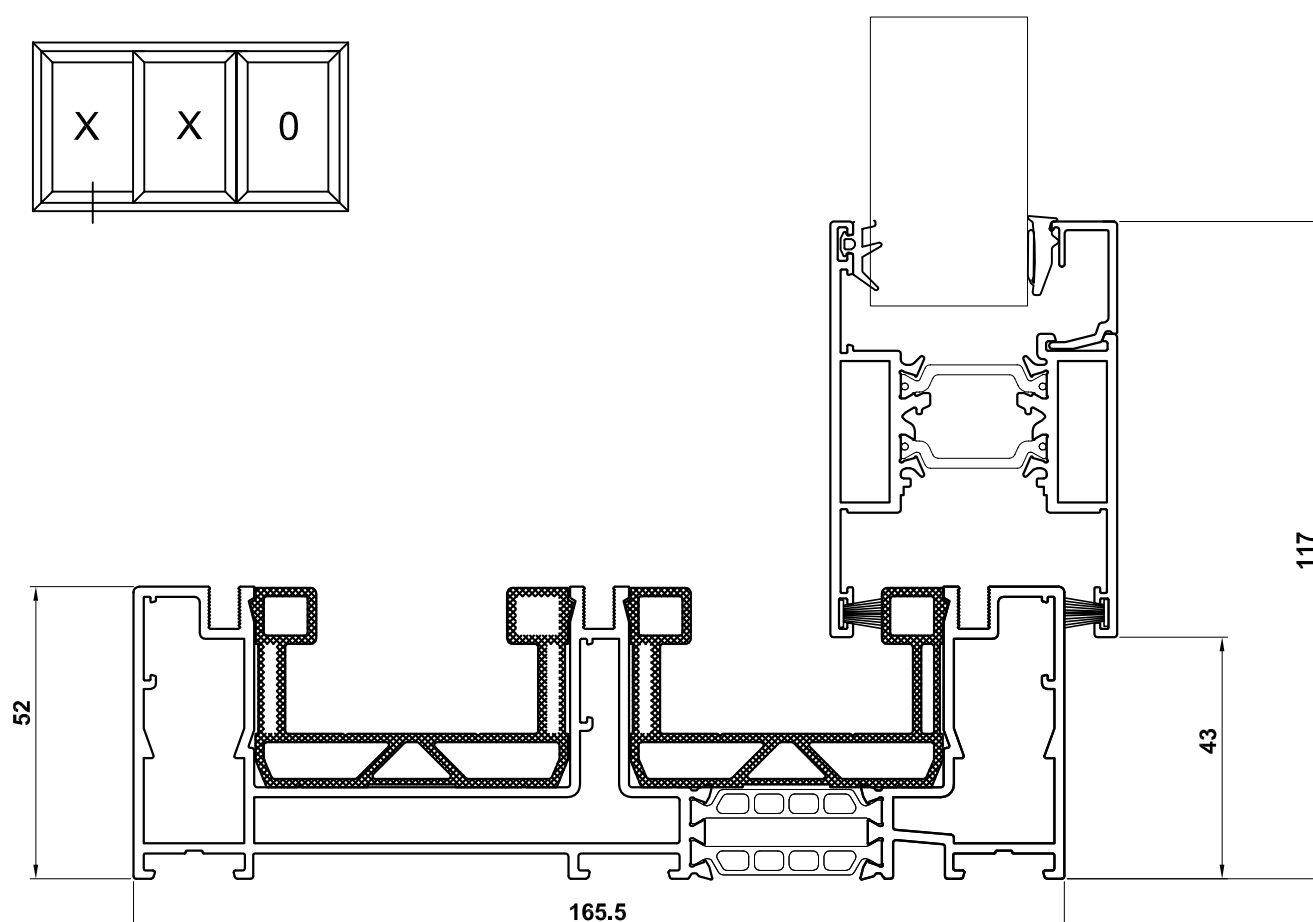

VISOGLIDE PLUS ASSEMBLY DRAWINGS HEAD & THRESHOLD DETAILS - standard frame

- **VG512** - Three Track Outer Frame
- **VG520** - Sash
- **VG560** - 28mm Glazing
- **VG559 VG512** - Head Extension

- **VG512** - Three Track Outer Frame
- **VG520** - Sash
- **VG560** - 28mm Glazing