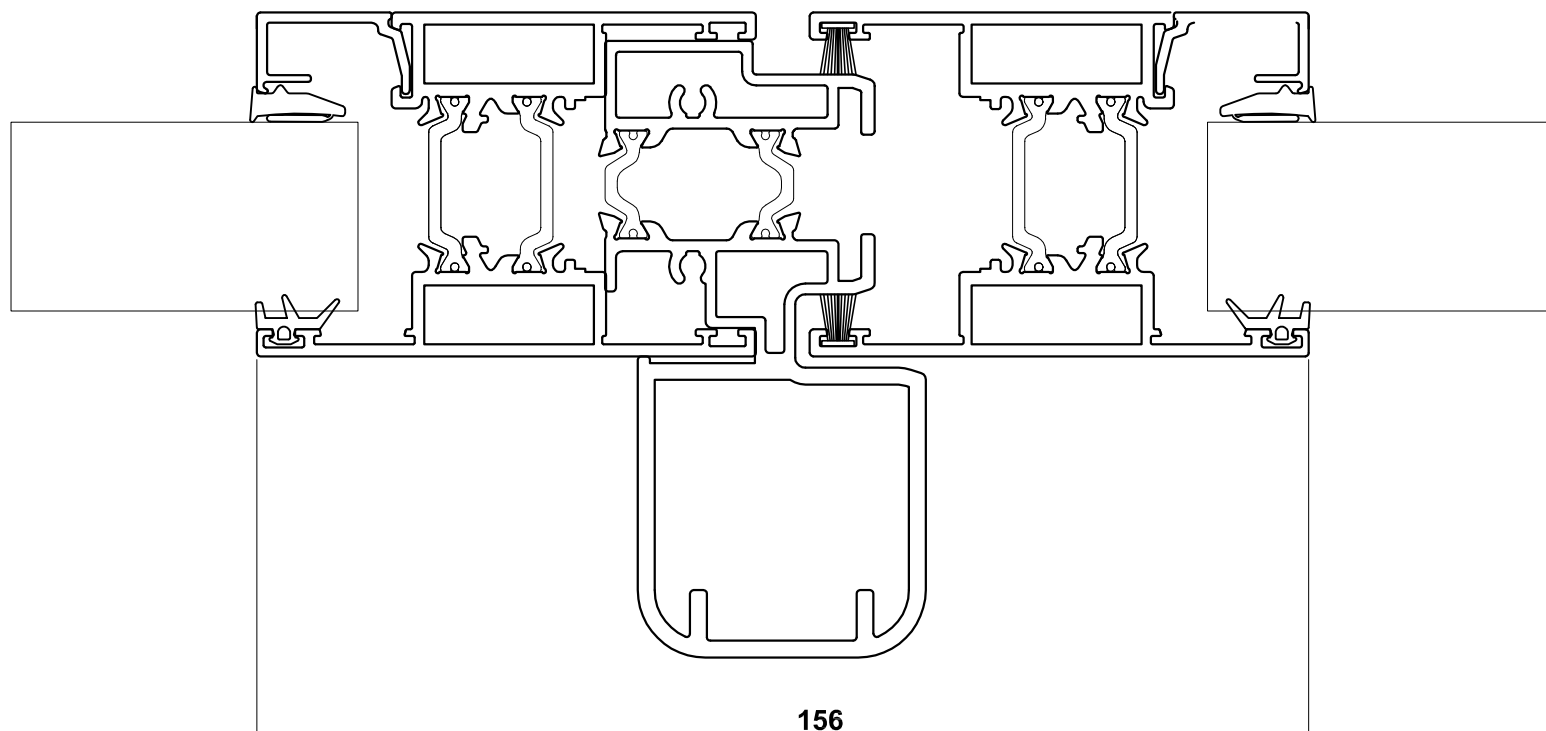

- VG520 - Sash
- VG541 - Meeting Stile Adaptor
- VG560 - 28mm Glazing