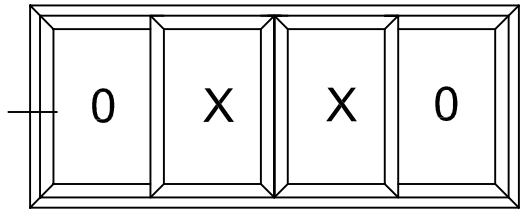

## VISOGLIDE PLUS ASSEMBLY DRAWINGS JAMB DETAILS

**VG510** - Two Track Outer Frame  
**VG520** - Sash  
**VG560** - 28mm Glazing

**VG511** - Two Track Outer Frame  
with Internal Upstand  
**VG520** - Sash  
**VG560** - 28mm Glazing