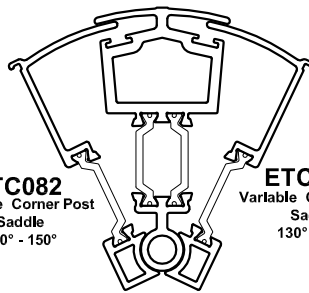

**ALUMINIUM CASEMENT WINDOW ANCILLARY
 PROFILES ALITHERM 300 & CLASSIC-AL**

ETC385
 135° Corner Post

ETC048
 Corner Post

ETC081
 Variable Corner Post
 Saddle
 150° - 170°

ETC081
 Variable Corner Post
 Saddle
 150° - 170°

ETC082
 Variable Corner Post
 Saddle
 130° - 150°

ETC082
 Variable Corner Post
 Saddle
 130° - 150°

ETC083
 Variable Corner Post
 Saddle
 110° - 130°

ETC083
 Variable Corner Post
 Saddle
 110° - 130°

ETC080
 Variable Corner Post
 Center

ETC080
 Variable Corner Post
 Center

ETC080
 Variable Corner Post
 Center

ETC517
 Coupler

W20165
 Astragal Bar

AM603
 Astragal Bar

3637
 PVC Frame Packer

ETC178
 85mm Stub Sill

ETC157N
 150mm Sill

ETD052
 Coupler

ETC158N
 190mm Sill

20mm Flat Trim

ETC179
 225mm Sill