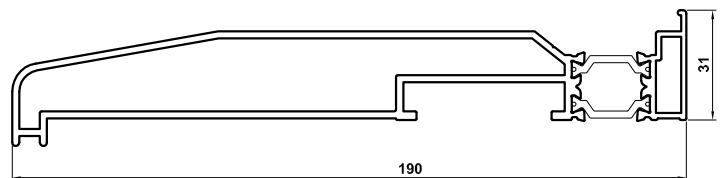

**ALUMINIUM CASEMENT WINDOW ANCILLARY
 PROFILES ALITHERM 300 & CLASSIC-AL**

ETC385
 135° Corner Post

ETC048
 Corner Post

ETC081
 Variable Corner Post
 Saddle
 150° - 170°

ETC081
 Variable Corner Post
 Saddle
 150° - 170°

ETC082
 Variable Corner Post
 Saddle
 130° - 150°

ETC082
 Variable Corner Post
 Saddle
 130° - 150°

ETC083
 Variable Corner Post
 Saddle
 110° - 130°

ETC083
 Variable Corner Post
 Saddle
 110° - 130°

ETC080
 Variable Corner Post
 Center

ETC080
 Variable Corner Post
 Center

ETC080
 Variable Corner Post
 Center

ETC517
 Coupler

W20165
 Astragal Bar

AM603
 Astragal Bar

3637
 PVC Frame Packer

ETC178
 85mm Stub Sill

ETC157N
 150mm Sill

ETD052
 Coupler

ETC158N
 190mm Sill

20mm Flat Trim

ETC179
 225mm Sill