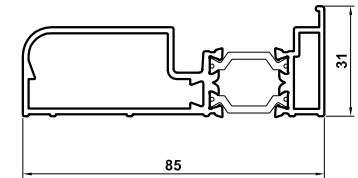

ETC082
 Variable Corner Post
 Saddle
 130° - 150°

ETC082
 Variable Corner Post
 Saddle
 130° - 150°

ETC083
 Variable Corner Post
 Saddle
 110° - 130°

ETC083
 Variable Corner Post
 Saddle
 110° - 130°

ETC080
 Variable Corner Post
 Center

ETC080
 Variable Corner Post
 Center

ETC080
 Variable Corner Post
 Center

ETC517
 Coupler

W20165
 Astragal Bar

AM603
 Astragal Bar

3637
 PVC Frame Packer

ETC178
 85mm Stub Sill

ETC157N
 150mm Sill

ETD052
 Coupler

ETC158N
 190mm Sill

20mm Flat Trim

ETC179
 225mm Sill