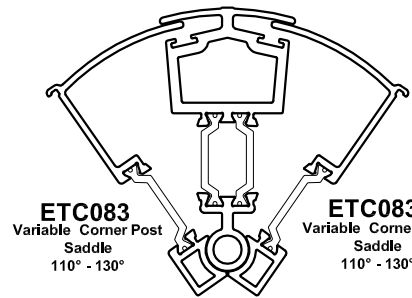

**ALUMINIUM CASEMENT WINDOW ANCILLARY
 PROFILES ALITHERM 300 & CLASSIC-AL**

ETC385
 135° Corner Post

ETC048
 Corner Post

ETC081
 Variable Corner Post
 Saddle
 150° - 170°

ETC081
 Variable Corner Post
 Saddle
 150° - 170°

ETC082
 Variable Corner Post
 Saddle
 130° - 150°

ETC082
 Variable Corner Post
 Saddle
 130° - 150°

ETC083
 Variable Corner Post
 Saddle
 110° - 130°

ETC083
 Variable Corner Post
 Saddle
 110° - 130°

ETC080
 Variable Corner Post
 Center

ETC080
 Variable Corner Post
 Center

ETC080
 Variable Corner Post
 Center

ETC517
 Coupler

W20165
 Astragal Bar

AM603
 Astragal Bar

3637
 PVC Frame Packer

ETC178
 85mm Stub Sill

ETC157N
 150mm Sill

ETD052
 Coupler

ETC158N
 190mm Sill

20mm Flat Trim

ETC179
 225mm Sill