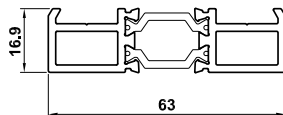

ETC080
 Variable Corner Post
 Center

ETC080
 Variable Corner Post
 Center

ETC517
 Coupler

W20165
 Astragal Bar

AM603
 Astragal Bar

3637
 PVC Frame Packer

ETC178
 85mm Stub Sill

ETC157N
 150mm Sill

ETD052
 Coupler

ETC158N
 190mm Sill

20mm Flat Trim

ETC179
 225mm Sill