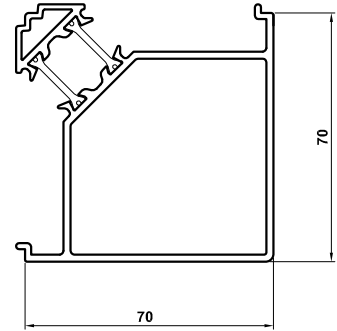

**ALUMINIUM CASEMENT WINDOW ANCILLARY
 PROFILES ALITHERM 300 & CLASSIC-AL**

ETC385
 135° Corner Post

ETC048
 Corner Post

ETC081
 Variable Corner Post
 Saddle
 150° - 170°

ETC081
 Variable Corner Post
 Saddle
 150° - 170°

ETC082
 Variable Corner Post
 Saddle
 130° - 150°

ETC082
 Variable Corner Post
 Saddle
 130° - 150°

ETC083
 Variable Corner Post
 Saddle
 110° - 130°

ETC083
 Variable Corner Post
 Saddle
 110° - 130°

ETC080
 Variable Corner Post
 Center