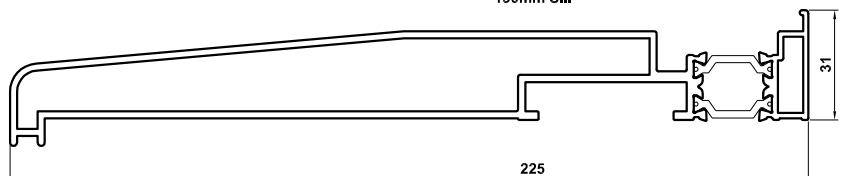

**ALUMINIUM CASEMENT WINDOW ANCILLARY
 PROFILES ALITHERM 300 & CLASSIC-AL**

ETC385
 135° Corner Post

ETC048
 Corner Post

ETC081
 Variable Corner Post
 Saddle
 150° - 170°

ETC081
 Variable Corner Post
 Saddle
 150° - 170°

ETC082
 Variable Corner Post
 Saddle
 130° - 150°

ETC082
 Variable Corner Post
 Saddle
 130° - 150°

ETC083
 Variable Corner Post
 Saddle
 110° - 130°

ETC083
 Variable Corner Post
 Saddle
 110° - 130°

ETC080
 Variable Corner Post
 Center

ETC080
 Variable Corner Post
 Center

ETC080
 Variable Corner Post
 Center

ETC517
 Coupler

W20165
 Astragal Bar

AM603
 Astragal Bar

3637
 PVC Frame Packer

ETC178
 85mm Stub Sill

ETC157N
 150mm Sill

ETD052
 Coupler

ETC158N
 190mm Sill

20mm Flat Trim

ETC179
 225mm Sill