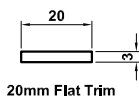

ETC080
 Variable Corner Post
 Center

ETC080
 Variable Corner Post
 Center

ETC517
 Coupler

W20165
 Astragal Bar

AM603
 Astragal Bar

3637
 PVC Frame Packer

ETC178
 85mm Stub Sill

ETC157N
 150mm Sill

ETD052
 Coupler

ETC158N
 190mm Sill

20mm Flat Trim

ETC179
 225mm Sill