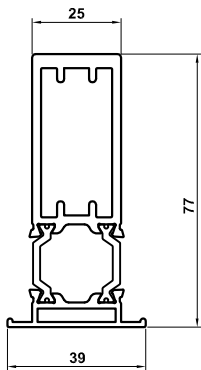

ETC082
 Variable Corner Post
 Saddle
 130° - 150°

ETC082
 Variable Corner Post
 Saddle
 130° - 150°

ETC083
 Variable Corner Post
 Saddle
 110° - 130°

ETC083
 Variable Corner Post
 Saddle
 110° - 130°

ETC080
 Variable Corner Post
 Center

ETC080
 Variable Corner Post
 Center

ETC080
 Variable Corner Post
 Center

ETC517
 Coupler

W20165
 Astragal Bar

AM603
 Astragal Bar

3637
 PVC Frame Packer

ETC178
 85mm Stub Sill

ETC157N
 150mm Sill

ETD052
 Coupler

ETC158N
 190mm Sill

20mm Flat Trim

ETC179
 225mm Sill