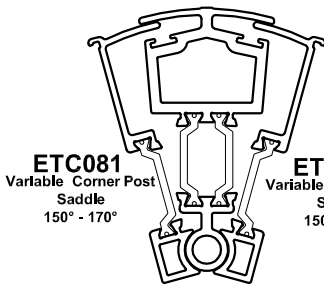

**ALUMINIUM CASEMENT WINDOW ANCILLARY
 PROFILES ALITHERM 300 & CLASSIC-AL**

ETC385
 135° Corner Post

ETC048
 Corner Post

ETC081
 Variable Corner Post
 Saddle
 150° - 170°

ETC081
 Variable Corner Post
 Saddle
 150° - 170°

ETC082
 Variable Corner Post
 Saddle
 130° - 150°

ETC082
 Variable Corner Post
 Saddle
 130° - 150°

ETC083
 Variable Corner Post
 Saddle
 110° - 130°

ETC083
 Variable Corner Post
 Saddle
 110° - 130°

ETC080
 Variable Corner Post
 Center

ETC080
 Variable Corner Post
 Center

ETC080
 Variable Corner Post
 Center

ETC517
 Coupler

W20165
 Astragal Bar

AM603
 Astragal Bar

3637
 PVC Frame Packer

ETC178
 85mm Stub Sill

ETC157N
 150mm Sill

ETD052
 Coupler

ETC158N
 190mm Sill

20mm Flat Trim

ETC179
 225mm Sill