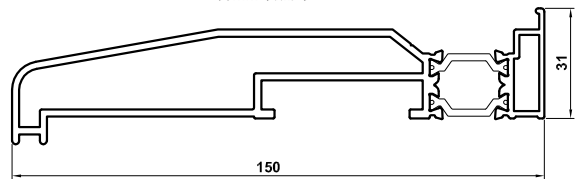

**ALUMINIUM CASEMENT WINDOW ANCILLARY
 PROFILES ALITHERM 300 & CLASSIC-AL**

ETC385
 135° Corner Post

ETC048
 Corner Post

ETC081
 Variable Corner Post
 Saddle
 150° - 170°

ETC081
 Variable Corner Post
 Saddle
 150° - 170°

ETC082
 Variable Corner Post
 Saddle
 130° - 150°

ETC082
 Variable Corner Post
 Saddle
 130° - 150°

ETC083
 Variable Corner Post
 Saddle
 110° - 130°

ETC083
 Variable Corner Post
 Saddle
 110° - 130°

ETC080
 Variable Corner Post
 Center

ETC080
 Variable Corner Post
 Center

ETC080
 Variable Corner Post
 Center

ETC517
 Coupler

W20165
 Astragal Bar

AM603
 Astragal Bar

3637
 PVC Frame Packer

ETC178
 85mm Stub Sill

ETC157N
 150mm Sill

ETD052
 Coupler

ETC158N
 190mm Sill

20mm Flat Trim

ETC179
 225mm Sill